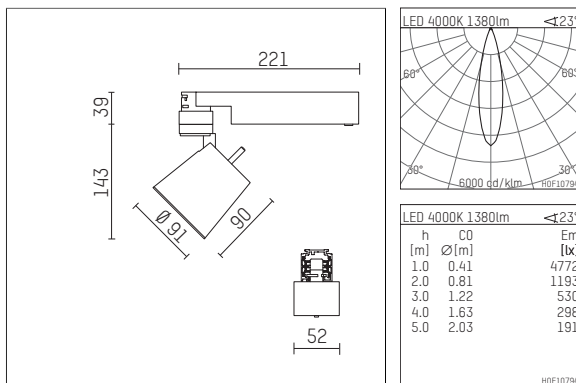

112 243 14 910 | white

gin.o 2
spotlight
LED | 14 W 4000 K

- spotlight gin.o 2
- with 3 circuit universal adapter
- for Hoffmeister control.x tracks
- circuit selection is possible while adapter is inserted into the track
- passive thermo management
- with LED 1560 lm
- colour temperature: 4000 K
- colour rendering index: CRI >80
- L90 / B10 (50.000h)
- SDCM < 2
- net luminous flux: 1380 lm
- total load: 14 W
- luminous efficacy: 98,6 lm/W
- rotationsymmetrical light distribution, medium
- beam angle: 25 °
- LED power unit integrated in adapter, electronic (POTI), 220-240 V, 0/50/60 Hz
- amplitude dimming
- adapter with integrated potentiometer
- dimming range: 100-1,4 %
- housing of die cast aluminium
- adapter of fibreglass reinforced thermoplastic
- safety glass, clear
- length: 221 mm, width: 52 mm, height: 182 mm
- rotatable 360°, 90° tilttable
- weight: 1,09 kg
- protection rating: IP20
- protection class I
- 5 years Hoffmeister warranty
- Made in Germany
- maximum ambient temperature: 35 ° C
- certificates: manufactured according to DIN VDE 0711 / EN 60598, CE
- colour: white (RAL9016)
- 112 243 14 910

- Overview of accessories on the following page / s

112 243 14 910
accessory

Optional accessories

description accessory general	dimensions in mm	item number	pic.-No.
antiglare flaps for spotlights gin.a, gin.o and lo.nely size 2		103438	01
connection ring suitable for attachment of accessories for spotlights gin.a, gin.o and lo.nely size 2		103446	02
tube screen suitable for attachment of accessories for spotlights gin.a, gin.o and lo.nely size 2		103443	03
connection tube with cross louver suitable for attachment of accessories for spotlights gin.a, gin.o and lo.nely size 2		103440	04
visor suitable for attachment of accessories for spotlights gin.a, gin.o and lo.nely size 2		104749	05