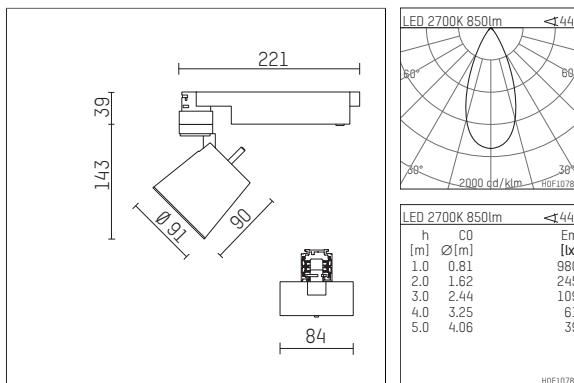

112 244 02 721 D | black

gin.o 2
spotlight
LED | 14 W 2700 K

- spotlight gin.o 2
- with 3 circuit DALI adapter
- for Hoffmeister control.x tracks
- circuit selection is possible while adapter is inserted into the track
- passive thermo management
- with LED 1060 lm
- colour temperature: 2700 K
- colour rendering index: CRI >90
- L90 / B10 (50.000h)
- SDCM < 2
- net luminous flux: 850 lm
- total load: 14 W
- luminous efficacy: 60,7 lm/W
- rotationsymmetrical light distribution, flood
- beam angle: 45 °
- LED power unit integrated in adapter, electronic (DALI), 220-240 V, 0/50/60 Hz
- amplitude dimming
- dimming range: 100-1 %
- housing of die cast aluminium
- adapter of fibreglass reinforced thermoplastic
- microprismatic filter with very high rate of light transmission
- length: 221 mm, width: 84 mm, height: 182 mm
- rotatable 360°, 90° tilttable
- weight: 1,09 kg
- protection rating: IP20
- protection class I
- 5 years Hoffmeister warranty
- Made in Germany
- maximum ambient temperature: 35 ° C
- certificates: manufactured according to DIN VDE 0711 / EN 60598, CE
- colour: black
- 112 244 02 721 D