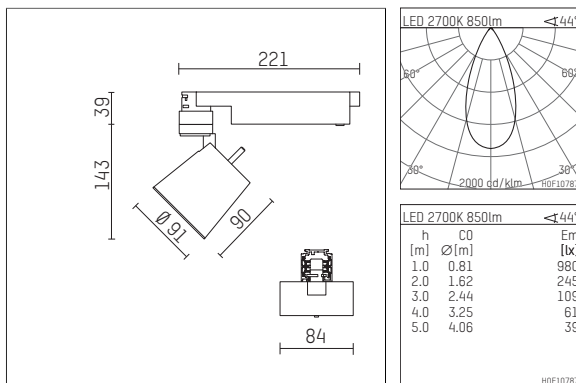

112 244 02 906 D | silver

gin.o 2

spotlight

LED | 14 W 2700 K

- spotlight gin.o 2
- with 3 circuit DALI adapter
- for Hoffmeister control.x tracks
- circuit selection is possible while adapter is inserted into the track
- passive thermo management
- with LED 1060 lm
- colour temperature: 2700 K
- colour rendering index: CRI >90
- L90 / B10 (50.000h)
- SDCM < 2
- net luminous flux: 850 lm
- total load: 14 W
- luminous efficacy: 60,7 lm/W
- rotationsymmetrical light distribution, flood
- beam angle: 45 °
- LED power unit integrated in adapter, electronic (DALI), 220-240 V, 0/50/60 Hz
- amplitude dimming
- dimming range: 100-1 %
- housing of die cast aluminium
- adapter of fibreglass reinforced thermoplastic
- microprismatic filter with very high rate of light transmission
- length: 221 mm, width: 84 mm, height: 182 mm
- rotatable 360°, 90° tilttable
- weight: 1,09 kg
- protection rating: IP20
- protection class I
- 5 years Hoffmeister warranty
- Made in Germany
- maximum ambient temperature: 35 ° C
- certificates: manufactured according to DIN VDE 0711 / EN 60598, CE
- colour: silver
- 112 244 02 906 D