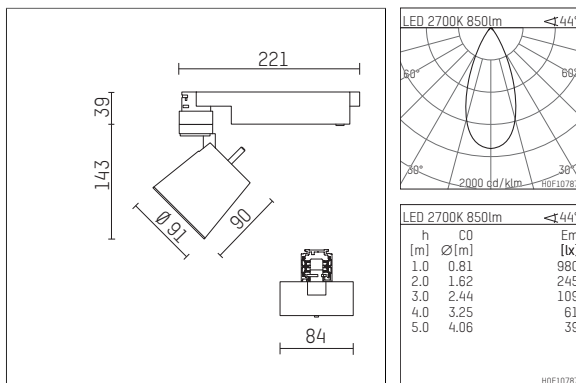

112 244 02 910 D | white

gin.o 2
spotlight
LED | 14 W 2700 K

- spotlight gin.o 2
- with 3 circuit DALI adapter
- for Hoffmeister control.x tracks
- circuit selection is possible while adapter is inserted into the track
- passive thermo management
- with LED 1060 lm
- colour temperature: 2700 K
- colour rendering index: CRI >90
- L90 / B10 (50.000h)
- SDCM < 2
- net luminous flux: 850 lm
- total load: 14 W
- luminous efficacy: 60,7 lm/W
- rotationsymmetrical light distribution, flood
- beam angle: 45 °
- LED power unit integrated in adapter, electronic (DALI), 220-240 V, 0/50/60 Hz
- amplitude dimming
- dimming range: 100-1 %
- housing of die cast aluminium
- adapter of fibreglass reinforced thermoplastic
- microprismatic filter with very high rate of light transmission
- length: 221 mm, width: 84 mm, height: 182 mm
- rotatable 360°, 90° tilttable
- weight: 1,09 kg
- protection rating: IP20
- protection class I
- 5 years Hoffmeister warranty
- Made in Germany
- maximum ambient temperature: 35 ° C
- certificates: manufactured according to DIN VDE 0711 / EN 60598, CE
- colour: white (RAL9016)
- 112 244 02 910 D

- Overview of accessories on the following page / s

112 244 02 910 D
accessory

Optional accessories

description accessory general	dimensions in mm	item number	pic.-No.
antiglare flaps for spotlights gin.a, gin.o and lo.nely size 2		103438	01
connection ring suitable for attachment of accessories for spotlights gin.a, gin.o and lo.nely size 2		103446	02
tube screen suitable for attachment of accessories for spotlights gin.a, gin.o and lo.nely size 2		103443	03
connection tube with cross louver suitable for attachment of accessories for spotlights gin.a, gin.o and lo.nely size 2		103440	04
visor suitable for attachment of accessories for spotlights gin.a, gin.o and lo.nely size 2		104749	05