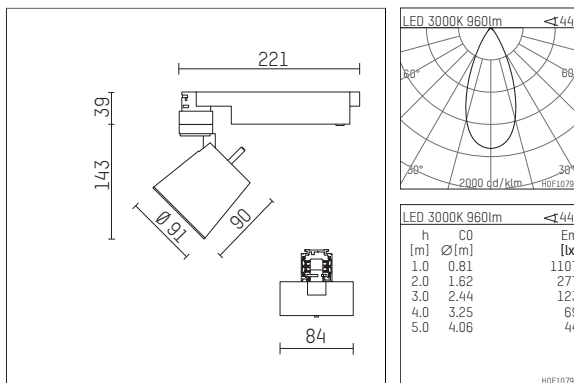

112 244 03 721 D | black

gin.o 2
spotlight
LED | 14 W 3000 K

- spotlight gin.o 2
- with 3 circuit DALI adapter
- for Hoffmeister control.x tracks
- circuit selection is possible while adapter is inserted into the track
- passive thermo management
- with LED 1200 lm
- colour temperature: 3000 K
- colour rendering index: CRI >90
- L90 / B10 (50.000h)
- SDCM < 2
- net luminous flux: 960 lm
- total load: 14 W
- luminous efficacy: 68,6 lm/W
- rotationsymmetrical light distribution, flood
- beam angle: 45 °
- LED power unit integrated in adapter, electronic (DALI), 220-240 V, 0/50/60 Hz
- amplitude dimming
- dimming range: 100-1 %
- housing of die cast aluminium
- adapter of fibreglass reinforced thermoplastic
- microprismatic filter with very high rate of light transmission
- length: 221 mm, width: 84 mm, height: 182 mm
- rotatable 360°, 90° tiltable
- weight: 1,09 kg
- protection rating: IP20
- protection class I
- 5 years Hoffmeister warranty
- Made in Germany
- maximum ambient temperature: 35 ° C
- certificates: manufactured according to DIN VDE 0711 / EN 60598, CE
- colour: black
- 112 244 03 721 D