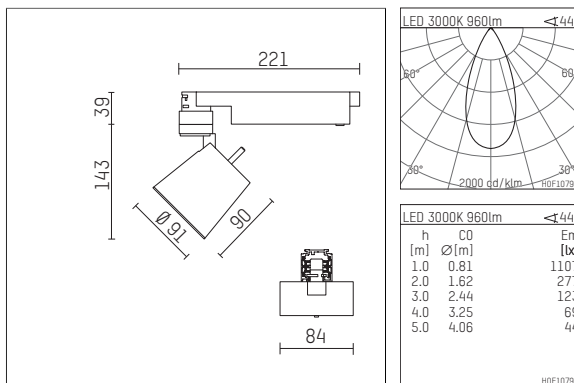

112 244 03 906 D | silver

gin.o 2
spotlight
LED | 14 W 3000 K

- spotlight gin.o 2
- with 3 circuit DALI adapter
- for Hoffmeister control.x tracks
- circuit selection is possible while adapter is inserted into the track
- passive thermo management
- with LED 1200 lm
- colour temperature: 3000 K
- colour rendering index: CRI >90
- L90 / B10 (50.000h)
- SDCM < 2
- net luminous flux: 960 lm
- total load: 14 W
- luminous efficacy: 68,6 lm/W
- rotationsymmetrical light distribution, flood
- beam angle: 45 °
- LED power unit integrated in adapter, electronic (DALI), 220-240 V, 0/50/60 Hz
- amplitude dimming
- dimming range: 100-1 %
- housing of die cast aluminium
- adapter of fibreglass reinforced thermoplastic
- microprismatic filter with very high rate of light transmission
- length: 221 mm, width: 84 mm, height: 182 mm
- rotatable 360°, 90° tiltable
- weight: 1,09 kg
- protection rating: IP20
- protection class I
- 5 years Hoffmeister warranty
- Made in Germany
- maximum ambient temperature: 35 ° C
- certificates: manufactured according to DIN VDE 0711 / EN 60598, CE
- colour: silver
- 112 244 03 906 D