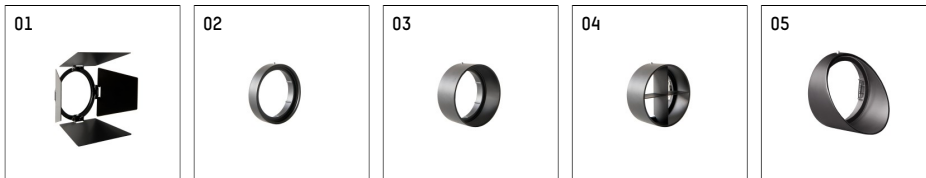

112 244 03 910 D
accessory

Optional accessories

description accessory general	dimensions in mm	item number	pic.-No.
antiglare flaps for spotlights gin.a, gin.o and lo.nely size 2		103438	01
connection ring suitable for attachment of accessories for spotlights gin.a, gin.o and lo.nely size 2		103446	02
tube screen suitable for attachment of accessories for spotlights gin.a, gin.o and lo.nely size 2		103443	03
connection tube with cross louver suitable for attachment of accessories for spotlights gin.a, gin.o and lo.nely size 2		103440	04
visor suitable for attachment of accessories for spotlights gin.a, gin.o and lo.nely size 2		104749	05

Additional optional accessory components

description accessory general	dimensions in mm	item number	pic.-No.
soft.shape lens for spotlights gin.a, gin.o and lo.nely size 2	Ø: 74	104228	01
soft.spot lens for spotlights gin.a, gin.o and lo.nely size 2	Ø: 74	103461	01
sculpture lens for spotlights gin.a, gin.o and lo.nely size 2	Ø: 74	103460	02
prismatic glass for spotlights gin.a, gin.o and lo.nely size 2	Ø: 74	104915	03
honeycomb louver for spotlights gin.a, gin.o and lo.nely size 2		103448	04
Dichroitic conversion filter daylight filter, conversion from 3000K to 5000K for spotlights gin.a, gin.o and lo.nely size 2	Ø: 74	103459	05
Dichroitic conversion filter neutral filter, conversion from 3000K to 4000K for spotlights gin.a, gin.o and lo.nely size 2	Ø: 74	103458	06
Dichroitic conversion filter warm tone filter, conversion from 3000K to 2400K for spotlights gin.a, gin.o and lo.nely size 2	Ø: 74	103457	07