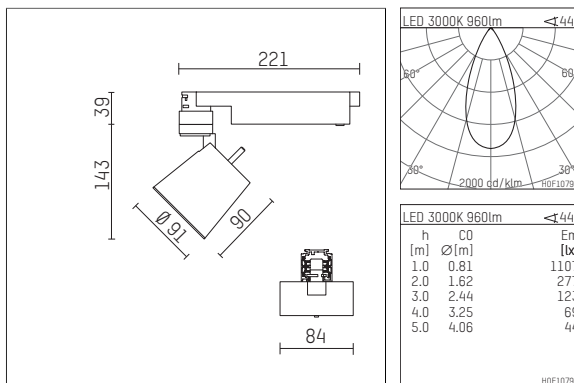

112 244 03 910 D | white

gin.o 2

spotlight

LED | 14 W 3000 K

- spotlight gin.o 2
- with 3 circuit DALI adapter
- for Hoffmeister control.x tracks
- circuit selection is possible while adapter is inserted into the track
- passive thermo management
- with LED 1200 lm
- colour temperature: 3000 K
- colour rendering index: CRI >90
- L90 / B10 (50.000h)
- SDCM < 2
- net luminous flux: 960 lm
- total load: 14 W
- luminous efficacy: 68,6 lm/W
- rotationsymmetrical light distribution, flood
- beam angle: 45 °
- LED power unit integrated in adapter, electronic (DALI), 220-240 V, 0/50/60 Hz
- amplitude dimming
- dimming range: 100-1 %
- housing of die cast aluminium
- adapter of fibreglass reinforced thermoplastic
- microprismatic filter with very high rate of light transmission
- length: 221 mm, width: 84 mm, height: 182 mm
- rotatable 360°, 90° tilttable
- weight: 1,09 kg
- protection rating: IP20
- protection class I
- 5 years Hoffmeister warranty
- Made in Germany
- maximum ambient temperature: 35 ° C
- certificates: manufactured according to DIN VDE 0711 / EN 60598, CE
- colour: white (RAL9016)
- 112 244 03 910 D