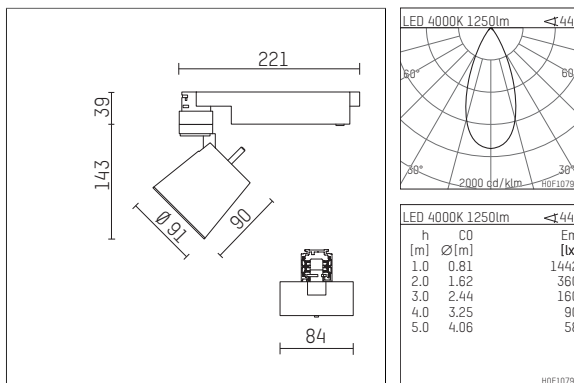

112 244 04 721 D | black

gin.o 2
spotlight
LED | 14 W 4000 K

- spotlight gin.o 2
- with 3 circuit DALI adapter
- for Hoffmeister control.x tracks
- circuit selection is possible while adapter is inserted into the track
- passive thermo management
- with LED 1560 lm
- colour temperature: 4000 K
- colour rendering index: CRI >80
- L90 / B10 (50.000h)
- SDCM < 2
- net luminous flux: 1250 lm
- total load: 14 W
- luminous efficacy: 89,3 lm/W
- rotationsymmetrical light distribution, flood
- beam angle: 45 °
- LED power unit integrated in adapter, electronic (DALI), 220-240 V, 0/50/60 Hz
- amplitude dimming
- dimming range: 100-1 %
- housing of die cast aluminium
- adapter of fibreglass reinforced thermoplastic
- microprismatic filter with very high rate of light transmission
- length: 221 mm, width: 84 mm, height: 182 mm
- rotatable 360°, 90° tilttable
- weight: 1,09 kg
- protection rating: IP20
- protection class I
- 5 years Hoffmeister warranty
- Made in Germany
- maximum ambient temperature: 35 ° C
- certificates: manufactured according to DIN VDE 0711 / EN 60598, CE
- colour: black
- 112 244 04 721 D