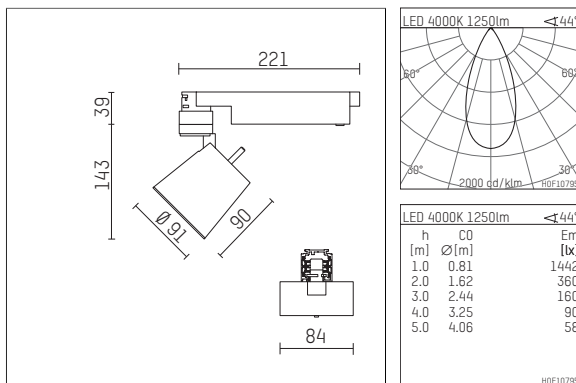

112 244 04 906 D | silver

gin.o 2
spotlight
LED | 14 W 4000 K

- spotlight gin.o 2
- with 3 circuit DALI adapter
- for Hoffmeister control.x tracks
- circuit selection is possible while adapter is inserted into the track
- passive thermo management
- with LED 1560 lm
- colour temperature: 4000 K
- colour rendering index: CRI >80
- L90 / B10 (50.000h)
- SDCM < 2
- net luminous flux: 1250 lm
- total load: 14 W
- luminous efficacy: 89,3 lm/W
- rotationsymmetrical light distribution, flood
- beam angle: 45 °
- LED power unit integrated in adapter, electronic (DALI), 220-240 V, 0/50/60 Hz
- amplitude dimming
- dimming range: 100-1 %
- housing of die cast aluminium
- adapter of fibreglass reinforced thermoplastic
- microprismatic filter with very high rate of light transmission
- length: 221 mm, width: 84 mm, height: 182 mm
- rotatable 360°, 90° tiltable
- weight: 1,09 kg
- protection rating: IP20
- protection class I
- 5 years Hoffmeister warranty
- Made in Germany
- maximum ambient temperature: 35 ° C
- certificates: manufactured according to DIN VDE 0711 / EN 60598, CE
- colour: silver
- 112 244 04 906 D