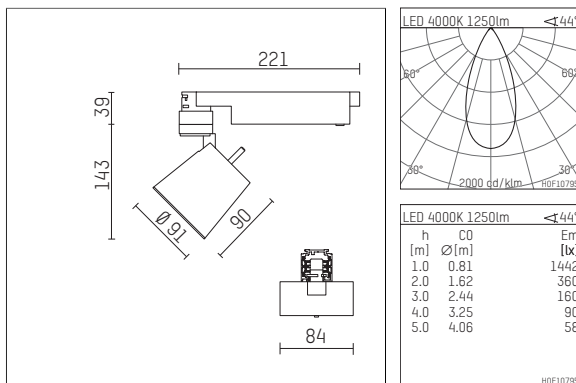

112 244 04 910 D | white

gin.o 2
spotlight
LED | 14 W 4000 K

- spotlight gin.o 2
- with 3 circuit DALI adapter
- for Hoffmeister control.x tracks
- circuit selection is possible while adapter is inserted into the track
- passive thermo management
- with LED 1560 lm
- colour temperature: 4000 K
- colour rendering index: CRI >80
- L90 / B10 (50.000h)
- SDCM < 2
- net luminous flux: 1250 lm
- total load: 14 W
- luminous efficacy: 89,3 lm/W
- rotationsymmetrical light distribution, flood
- beam angle: 45 °
- LED power unit integrated in adapter, electronic (DALI), 220-240 V, 0/50/60 Hz
- amplitude dimming
- dimming range: 100-1 %
- housing of die cast aluminium
- adapter of fibreglass reinforced thermoplastic
- microprismatic filter with very high rate of light transmission
- length: 221 mm, width: 84 mm, height: 182 mm
- rotatable 360°, 90° tiltable
- weight: 1,09 kg
- protection rating: IP20
- protection class I
- 5 years Hoffmeister warranty
- Made in Germany
- maximum ambient temperature: 35 ° C
- certificates: manufactured according to DIN VDE 0711 / EN 60598, CE
- colour: white (RAL9016)
- 112 244 04 910 D