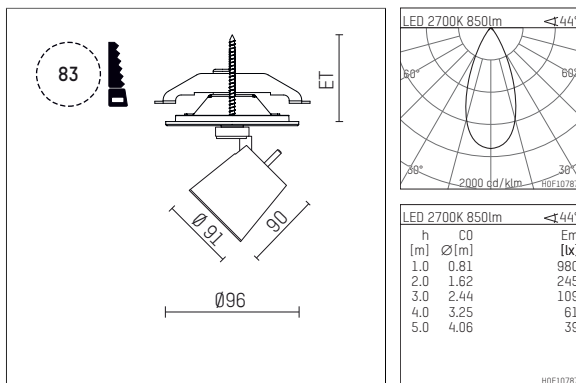

11224412 721-PA | black

gin.o 2
spotlight
LED | 14 W 2700 K

- spotlight gin.o 2
- with recessed mounting plate
- for recessed installation into wall or ceiling
- passive thermo management
- with LED 1060 lm
- colour temperature: 2700 K
- colour rendering index: CRI >90
- L90 / B10 (50.000h)
- SDCM < 2
- net luminous flux: 850 lm
- total load: 14 W
- luminous efficacy: 60,7 lm/W
- rotationsymmetrical light distribution, flood
- beam angle: 45 °
- with external LED power unit, electronic, 220-240 V, 50/60 Hz
- Dimming with external dimmers possible (trailing-edge and leading-edge)
- power supply: supply cord with plug connection 2x5x2,5 mm², length: 360 mm
- suitable for through wiring
- housing of die cast aluminium
- microprismatic filter with very high rate of light transmission
- ceiling plate of die cast aluminium
- diameter: 96 mm, recessing diameter: 83 mm
- recessing depth: 63 mm, ceiling thickness: 1-45 mm
- rotatable 360°, 90° tiltable
- weight: 1,21 kg
- 5 years Hoffmeister warranty
- Made in Germany
- maximum ambient temperature: 35 ° C
- certificates: manufactured according to DIN VDE 0711 / EN 60598, CE
- colour: black
- 11224412 721-PA