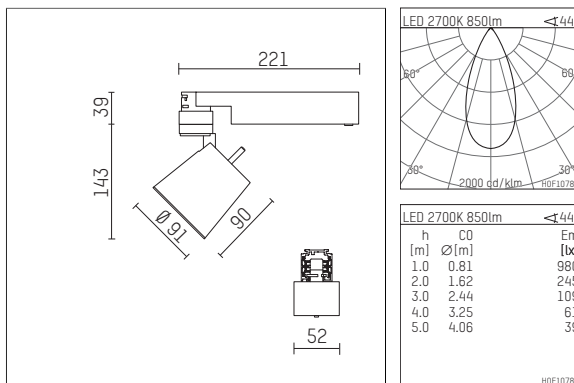

**112 244 12 721 | black**

gin.o 2  
spotlight  
LED | 14 W 2700 K

- spotlight gin.o 2
- with 3 circuit universal adapter
- for Hoffmeister control.x tracks
- circuit selection is possible while adapter is inserted into the track
- passive thermo management
- with LED 1060 lm
- colour temperature: 2700 K
- colour rendering index: CRI >90
- L90 / B10 (50.000h)
- SDCM < 2
- net luminous flux: 850 lm
- total load: 14 W
- luminous efficacy: 60,7 lm/W
- rotationsymmetrical light distribution, flood
- beam angle: 45 °
- LED power unit integrated in adapter, electronic (POTI), 220-240 V, 0/50/60 Hz
- amplitude dimming
- adapter with integrated potentiometer
- dimming range: 100-1,4 %
- housing of die cast aluminium
- adapter of fibreglass reinforced thermoplastic
- microprismatic filter with very high rate of light transmission
- length: 221 mm, width: 52 mm, height: 182 mm
- rotatable 360°, 90° tiltable
- weight: 1,09 kg
- protection rating: IP20
- protection class I
- 5 years Hoffmeister warranty
- Made in Germany
- maximum ambient temperature: 35 ° C
- certificates: manufactured according to DIN VDE 0711 / EN 60598, CE
- colour: black
- 112 244 12 721

## Optional accessories

description accessory general	dimensions in mm	item number	pic.-No.
antiglare flaps for spotlights gin.a, gin.o and lo.nely size 2		103438	01
connection ring suitable for attachment of accessories for spotlights gin.a, gin.o and lo.nely size 2		103447	02
tube screen suitable for attachment of accessories for spotlights gin.a, gin.o and lo.nely size 2		103444	03
connection tube with cross louver suitable for attachment of accessories for spotlights gin.a, gin.o and lo.nely size 2		103441	04
visor suitable for attachment of accessories for spotlights gin.a, gin.o and lo.nely size 2		104750	05