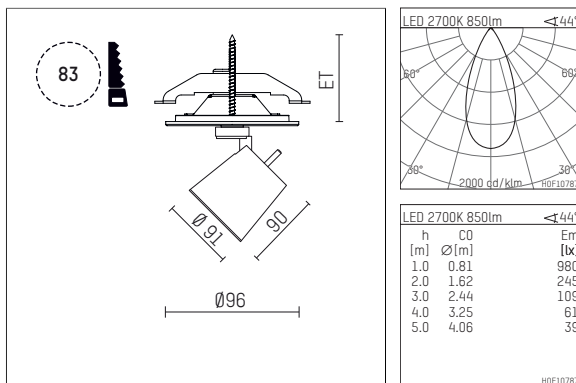

11224412 906-PA | silver

gin.o 2
spotlight
LED | 14 W 2700 K

- spotlight gin.o 2
- with recessed mounting plate
- for recessed installation into wall or ceiling
- passive thermo management
- with LED 1060 lm
- colour temperature: 2700 K
- colour rendering index: CRI >90
- L90 / B10 (50.000h)
- SDCM < 2
- net luminous flux: 850 lm
- total load: 14 W
- luminous efficacy: 60,7 lm/W
- rotationsymmetrical light distribution, flood
- beam angle: 45 °
- with external LED power unit, electronic, 220-240 V, 50/60 Hz
- Dimming with external dimmers possible (trailing-edge and leading-edge)
- power supply: supply cord with plug connection 2x5x2,5 mm², length: 360 mm
- suitable for through wiring
- housing of die cast aluminium
- microprismatic filter with very high rate of light transmission
- ceiling plate of die cast aluminium
- diameter: 96 mm, recessing diameter: 83 mm
- recessing depth: 63 mm, ceiling thickness: 1-45 mm
- rotatable 360°, 90° tiltable
- weight: 1,21 kg
- 5 years Hoffmeister warranty
- Made in Germany
- maximum ambient temperature: 35 ° C
- certificates: manufactured according to DIN VDE 0711 / EN 60598, CE
- colour: silver
- 11224412 906-PA