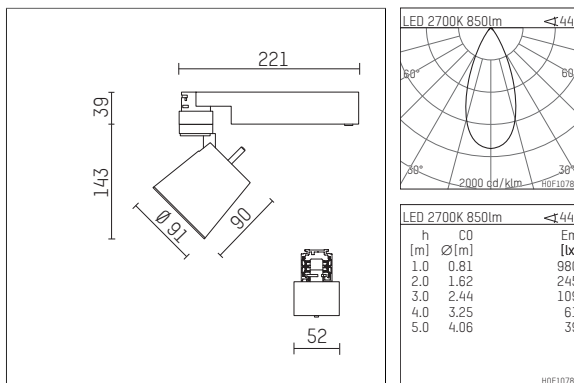

**112 244 12 906 | silver**

gin.o 2  
spotlight  
LED | 14 W 2700 K

- spotlight gin.o 2
- with 3 circuit universal adapter
- for Hoffmeister control.x tracks
- circuit selection is possible while adapter is inserted into the track
- passive thermo management
- with LED 1060 lm
- colour temperature: 2700 K
- colour rendering index: CRI >90
- L90 / B10 (50.000h)
- SDCM < 2
- net luminous flux: 850 lm
- total load: 14 W
- luminous efficacy: 60,7 lm/W
- rotationsymmetrical light distribution, flood
- beam angle: 45 °
- LED power unit integrated in adapter, electronic (POTI), 220-240 V, 0/50/60 Hz
- amplitude dimming
- adapter with integrated potentiometer
- dimming range: 100-1,4 %
- housing of die cast aluminium
- adapter of fibreglass reinforced thermoplastic
- microprismatic filter with very high rate of light transmission
- length: 221 mm, width: 52 mm, height: 182 mm
- rotatable 360°, 90° tiltable
- weight: 1,09 kg
- protection rating: IP20
- protection class I
- 5 years Hoffmeister warranty
- Made in Germany
- maximum ambient temperature: 35 ° C
- certificates: manufactured according to DIN VDE 0711 / EN 60598, CE
- colour: silver
- 112 244 12 906

## Optional accessories

description accessory general	dimensions in mm	item number	pic.-No.
antiglare flaps for spotlights gin.a, gin.o and lo.nely size 2		103438	01
connection ring suitable for attachment of accessories for spotlights gin.a, gin.o and lo.nely size 2		103445	02
tube screen suitable for attachment of accessories for spotlights gin.a, gin.o and lo.nely size 2		103442	03
connection tube with cross louver suitable for attachment of accessories for spotlights gin.a, gin.o and lo.nely size 2		103439	04
visor suitable for attachment of accessories for spotlights gin.a, gin.o and lo.nely size 2		104748	05