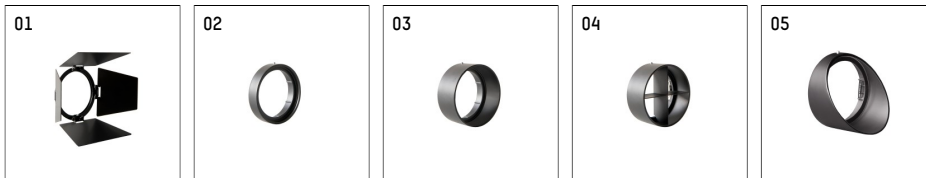

112 244 12 906

accessory

Optional accessories

description accessory general	dimensions in mm	item number	pic.-No.
antiglare flaps for spotlights gin.a, gin.o and lo.nely size 2		103438	01
connection ring suitable for attachment of accessories for spotlights gin.a, gin.o and lo.nely size 2		103445	02
tube screen suitable for attachment of accessories for spotlights gin.a, gin.o and lo.nely size 2		103442	03
connection tube with cross louver suitable for attachment of accessories for spotlights gin.a, gin.o and lo.nely size 2		103439	04
visor suitable for attachment of accessories for spotlights gin.a, gin.o and lo.nely size 2		104748	05

Additional optional accessory components

description accessory general	dimensions in mm	item number	pic.-No.
soft.shape lens for spotlights gin.a, gin.o and lo.nely size 2	∅: 74	104228	01
soft.spot lens for spotlights gin.a, gin.o and lo.nely size 2	∅: 74	103461	01
sculpture lens for spotlights gin.a, gin.o and lo.nely size 2	∅: 74	103460	02
prismatic glass for spotlights gin.a, gin.o and lo.nely size 2	∅: 74	104915	03
honeycomb louver for spotlights gin.a, gin.o and lo.nely size 2		103448	04
Dichroitic conversion filter daylight filter, conversion from 3000K to 5000K for spotlights gin.a, gin.o and lo.nely size 2	∅: 74	103459	05
Dichroitic conversion filter neutral filter, conversion from 3000K to 4000K for spotlights gin.a, gin.o and lo.nely size 2	∅: 74	103458	06
Dichroitic conversion filter warm tone filter, conversion from 3000K to 2400K for spotlights gin.a, gin.o and lo.nely size 2	∅: 74	103457	07