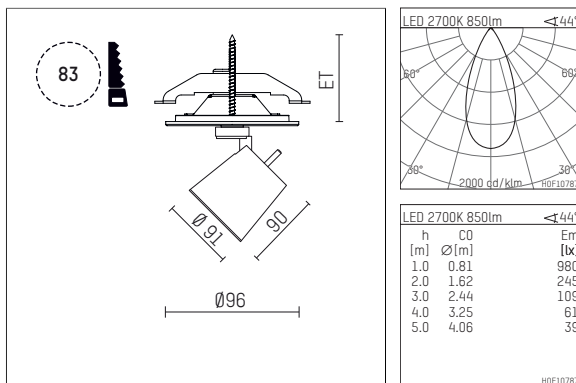

11224412 910-PA | white

gin.o 2
spotlight
LED | 14 W 2700 K

- spotlight gin.o 2
- with recessed mounting plate
- for recessed installation into wall or ceiling
- passive thermo management
- with LED 1060 lm
- colour temperature: 2700 K
- colour rendering index: CRI >90
- L90 / B10 (50.000h)
- SDCM < 2
- net luminous flux: 850 lm
- total load: 14 W
- luminous efficacy: 60,7 lm/W
- rotationsymmetrical light distribution, flood
- beam angle: 45 °
- with external LED power unit, electronic, 220-240 V, 50/60 Hz
- Dimming with external dimmers possible (trailing-edge and leading-edge)
- power supply: supply cord with plug connection 2x5x2,5 mm², length: 360 mm
- suitable for through wiring
- housing of die cast aluminium
- microprismatic filter with very high rate of light transmission
- ceiling plate of die cast aluminium
- diameter: 96 mm, recessing diameter: 83 mm
- recessing depth: 63 mm, ceiling thickness: 1-45 mm
- rotatable 360°, 90° tiltable
- weight: 1,21 kg
- 5 years Hoffmeister warranty
- Made in Germany
- maximum ambient temperature: 35 ° C
- certificates: manufactured according to DIN VDE 0711 / EN 60598, CE
- colour: white (RAL9016)
- 11224412 910-PA