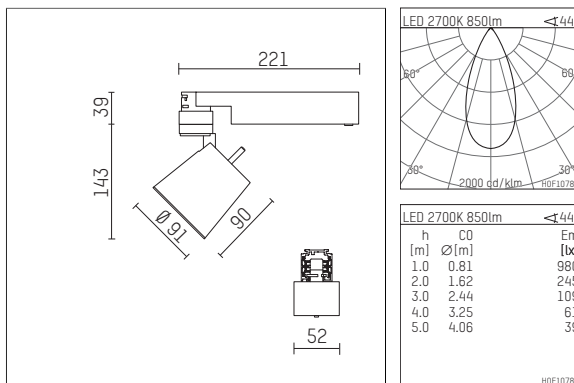

112 244 12 910 | white

gin.o 2
spotlight
LED | 14 W 2700 K

- spotlight gin.o 2
- with 3 circuit universal adapter
- for Hoffmeister control.x tracks
- circuit selection is possible while adapter is inserted into the track
- passive thermo management
- with LED 1060 lm
- colour temperature: 2700 K
- colour rendering index: CRI >90
- L90 / B10 (50.000h)
- SDCM < 2
- net luminous flux: 850 lm
- total load: 14 W
- luminous efficacy: 60,7 lm/W
- rotationsymmetrical light distribution, flood
- beam angle: 45 °
- LED power unit integrated in adapter, electronic (POTI), 220-240 V, 0/50/60 Hz
- amplitude dimming
- adapter with integrated potentiometer
- dimming range: 100-1,4 %
- housing of die cast aluminium
- adapter of fibreglass reinforced thermoplastic
- microprismatic filter with very high rate of light transmission
- length: 221 mm, width: 52 mm, height: 182 mm
- rotatable 360°, 90° tiltable
- weight: 1,09 kg
- protection rating: IP20
- protection class I
- 5 years Hoffmeister warranty
- Made in Germany
- maximum ambient temperature: 35 ° C
- certificates: manufactured according to DIN VDE 0711 / EN 60598, CE
- colour: white (RAL9016)
- 112 244 12 910