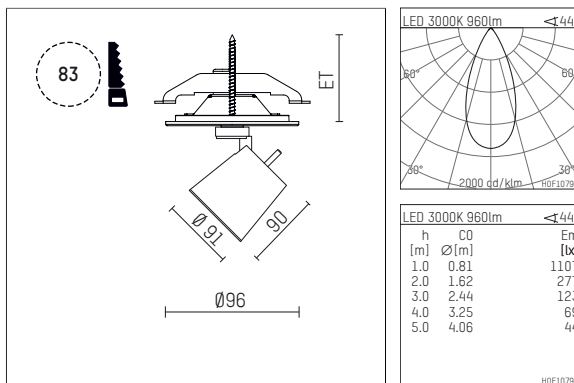

## 11224413 721-PA | black

gin.o 2  
spotlight  
LED | 14 W 3000 K

- spotlight gin.o 2
- with recessed mounting plate
- for recessed installation into wall or ceiling
- passive thermo management
- with LED 1200 lm
- colour temperature: 3000 K
- colour rendering index: CRI >90
- L90 / B10 (50.000h)
- SDCM < 2
- net luminous flux: 960 lm
- total load: 14 W
- luminous efficacy: 68,6 lm/W
- rotationsymmetrical light distribution, flood
- beam angle: 45 °
- with external LED power unit, electronic, 220-240 V, 50/60 Hz
- Dimming with external dimmers possible (trailing-edge and leading-edge)
- power supply: supply cord with plug connection 2x5x2,5 mm², length: 360 mm
- suitable for through wiring
- housing of die cast aluminium
- microprismatic filter with very high rate of light transmission
- ceiling plate of die cast aluminium
- diameter: 96 mm, recessing diameter: 83 mm
- recessing depth: 63 mm, ceiling thickness: 1-45 mm
- rotatable 360°, 90° tiltable
- weight: 1,21 kg
- protection rating: IP20
- protection class I
- 5 years Hoffmeister warranty
- Made in Germany
- maximum ambient temperature: 35 ° C
- certificates: manufactured according to DIN VDE 0711 / EN 60598, CE
- colour: black
- 11224413 721-PA