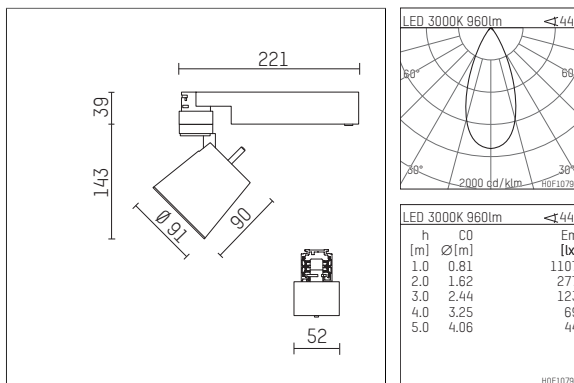

112 244 13 721 | black

gin.o 2  
spotlight  
LED | 14 W 3000 K

- spotlight gin.o 2
- with 3 circuit universal adapter
- for Hoffmeister control.x tracks
- circuit selection is possible while adapter is inserted into the track
- passive thermo management
- with LED 1200 lm
- colour temperature: 3000 K
- colour rendering index: CRI >90
- L90 / B10 (50.000h)
- SDCM < 2
- net luminous flux: 960 lm
- total load: 14 W
- luminous efficacy: 68,6 lm/W
- rotationsymmetrical light distribution, flood
- beam angle: 45 °
- LED power unit integrated in adapter, electronic (POTI), 220-240 V, 0/50/60 Hz
- amplitude dimming
- adapter with integrated potentiometer
- dimming range: 100-1,4 %
- housing of die cast aluminium
- adapter of fibreglass reinforced thermoplastic
- microprismatic filter with very high rate of light transmission
- length: 221 mm, width: 52 mm, height: 182 mm
- rotatable 360°, 90° tiltable
- weight: 1,09 kg
- protection rating: IP20
- protection class I
- 5 years Hoffmeister warranty
- Made in Germany
- maximum ambient temperature: 35 ° C
- certificates: manufactured according to DIN VDE 0711 / EN 60598, CE
- colour: black
- 112 244 13 721

## Optional accessories

description accessory general	dimensions in mm	item number	pic.-No.
antiglare flaps for spotlights gin.a, gin.o and lo.nely size 2		103438	01
connection ring suitable for attachment of accessories for spotlights gin.a, gin.o and lo.nely size 2		103447	02
tube screen suitable for attachment of accessories for spotlights gin.a, gin.o and lo.nely size 2		103444	03
connection tube with cross louver suitable for attachment of accessories for spotlights gin.a, gin.o and lo.nely size 2		103441	04
visor suitable for attachment of accessories for spotlights gin.a, gin.o and lo.nely size 2		104750	05