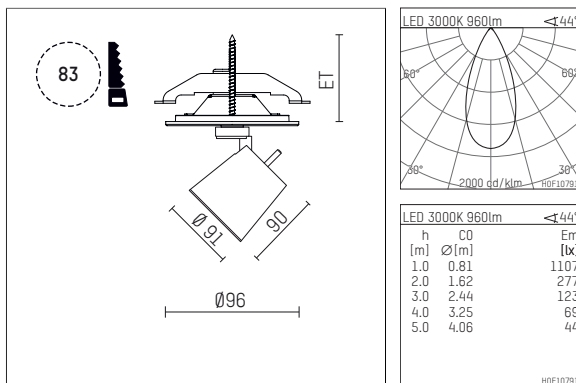

## 11224413 906-PA | silver

gin.o 2  
spotlight  
LED | 14 W 3000 K

- spotlight gin.o 2
- with recessed mounting plate
- for recessed installation into wall or ceiling
- passive thermo management
- with LED 1200 lm
- colour temperature: 3000 K
- colour rendering index: CRI >90
- L90 / B10 (50.000h)
- SDCM < 2
- net luminous flux: 960 lm
- total load: 14 W
- luminous efficacy: 68,6 lm/W
- rotationsymmetrical light distribution, flood
- beam angle: 45 °
- with external LED power unit, electronic, 220-240 V, 50/60 Hz
- Dimming with external dimmers possible (trailing-edge and leading-edge)
- power supply: supply cord with plug connection 2x5x2,5 mm², length: 360 mm
- suitable for through wiring
- housing of die cast aluminium
- microprismatic filter with very high rate of light transmission
- ceiling plate of die cast aluminium
- diameter: 96 mm, recessing diameter: 83 mm
- recessing depth: 63 mm, ceiling thickness: 1-45 mm
- rotatable 360°, 90° tiltable
- weight: 1,21 kg
- protection rating: IP20
- protection class I
- 5 years Hoffmeister warranty
- Made in Germany
- maximum ambient temperature: 35 ° C
- certificates: manufactured according to DIN VDE 0711 / EN 60598, CE
- colour: silver
- 11224413 906-PA