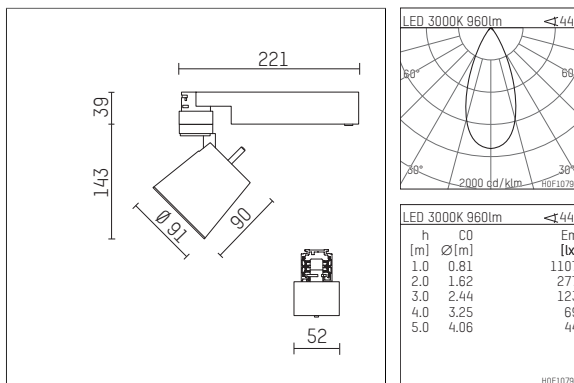

112 244 13 906 | silver

gin.o 2
spotlight
LED | 14 W 3000 K

- spotlight gin.o 2
- with 3 circuit universal adapter
- for Hoffmeister control.x tracks
- circuit selection is possible while adapter is inserted into the track
- passive thermo management
- with LED 1200 lm
- colour temperature: 3000 K
- colour rendering index: CRI >90
- L90 / B10 (50.000h)
- SDCM < 2
- net luminous flux: 960 lm
- total load: 14 W
- luminous efficacy: 68,6 lm/W
- rotationsymmetrical light distribution, flood
- beam angle: 45 °
- LED power unit integrated in adapter, electronic (POTI), 220-240 V, 0/50/60 Hz
- amplitude dimming
- adapter with integrated potentiometer
- dimming range: 100-1,4 %
- housing of die cast aluminium
- adapter of fibreglass reinforced thermoplastic
- microprismatic filter with very high rate of light transmission
- length: 221 mm, width: 52 mm, height: 182 mm
- rotatable 360°, 90° tiltable
- weight: 1,09 kg
- protection rating: IP20
- protection class I
- 5 years Hoffmeister warranty
- Made in Germany
- maximum ambient temperature: 35 ° C
- certificates: manufactured according to DIN VDE 0711 / EN 60598, CE
- colour: silver
- 112 244 13 906

- Overview of accessories on the following page / s

112 244 13 906

accessory

Optional accessories

description accessory general	dimensions in mm	item number	pic.-No.
antiglare flaps for spotlights gin.a, gin.o and lo.nely size 2		103438	01
connection ring suitable for attachment of accessories for spotlights gin.a, gin.o and lo.nely size 2		103445	02
tube screen suitable for attachment of accessories for spotlights gin.a, gin.o and lo.nely size 2		103442	03
connection tube with cross louver suitable for attachment of accessories for spotlights gin.a, gin.o and lo.nely size 2		103439	04
visor suitable for attachment of accessories for spotlights gin.a, gin.o and lo.nely size 2		104748	05