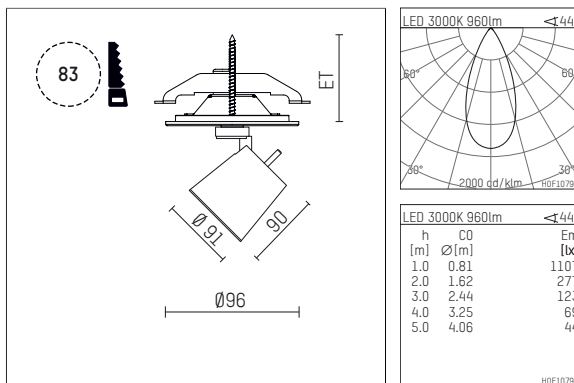

11224413 910-PA | white

gin.o 2
spotlight
LED | 14 W 3000 K

- spotlight gin.o 2
- with recessed mounting plate
- for recessed installation into wall or ceiling
- passive thermo management
- with LED 1200 lm
- colour temperature: 3000 K
- colour rendering index: CRI >90
- L90 / B10 (50.000h)
- SDCM < 2
- net luminous flux: 960 lm
- total load: 14 W
- luminous efficacy: 68,6 lm/W
- rotationsymmetrical light distribution, flood
- beam angle: 45 °
- with external LED power unit, electronic, 220-240 V, 50/60 Hz
- Dimming with external dimmers possible (trailing-edge and leading-edge)
- power supply: supply cord with plug connection 2x5x2,5 mm², length: 360 mm
- suitable for through wiring
- housing of die cast aluminium
- microprismatic filter with very high rate of light transmission
- ceiling plate of die cast aluminium
- diameter: 96 mm, recessing diameter: 83 mm
- recessing depth: 63 mm, ceiling thickness: 1-45 mm
- rotatable 360°, 90° tiltable
- weight: 1,21 kg
- protection rating: IP20
- protection class I
- 5 years Hoffmeister warranty
- Made in Germany
- maximum ambient temperature: 35 ° C
- certificates: manufactured according to DIN VDE 0711 / EN 60598, CE
- colour: white (RAL9016)
- 11224413 910-PA