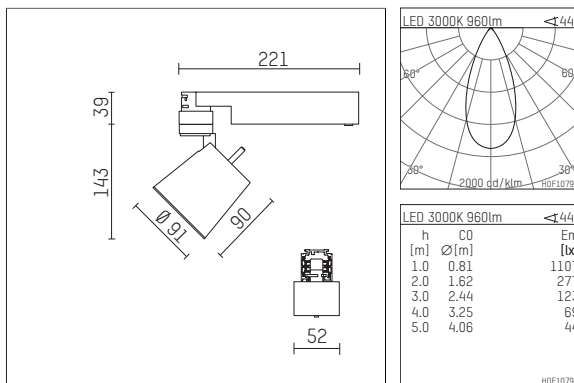

112 244 13 910 | white

gin.o 2
spotlight
LED | 14 W 3000 K

- spotlight gin.o 2
- with 3 circuit universal adapter
- for Hoffmeister control.x tracks
- circuit selection is possible while adapter is inserted into the track
- passive thermo management
- with LED 1200 lm
- colour temperature: 3000 K
- colour rendering index: CRI >90
- L90 / B10 (50.000h)
- SDCM < 2
- net luminous flux: 960 lm
- total load: 14 W
- luminous efficacy: 68,6 lm/W
- rotationsymmetrical light distribution, flood
- beam angle: 45 °
- LED power unit integrated in adapter, electronic (POTI), 220-240 V, 0/50/60 Hz
- amplitude dimming
- adapter with integrated potentiometer
- dimming range: 100-1,4 %
- housing of die cast aluminium
- adapter of fibreglass reinforced thermoplastic
- microprismatic filter with very high rate of light transmission
- length: 221 mm, width: 52 mm, height: 182 mm
- rotatable 360°, 90° tiltable
- weight: 1,09 kg
- protection rating: IP20
- protection class I
- 5 years Hoffmeister warranty
- Made in Germany
- maximum ambient temperature: 35 ° C
- certificates: manufactured according to DIN VDE 0711 / EN 60598, CE
- colour: white (RAL9016)
- 112 244 13 910