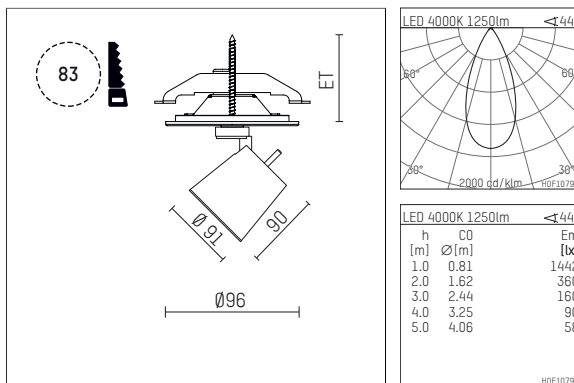

11224414 721-PA | black

gin.o 2
spotlight
LED | 14 W 4000 K

- spotlight gin.o 2
- with recessed mounting plate
- for recessed installation into wall or ceiling
- passive thermo management
- with LED 1560 lm
- colour temperature: 4000 K
- colour rendering index: CRI >80
- L90 / B10 (50.000h)
- SDCM < 2
- net luminous flux: 1250 lm
- total load: 14 W
- luminous efficacy: 89,3 lm/W
- rotationsymmetrical light distribution, flood
- beam angle: 45 °
- with external LED power unit, electronic, 220-240 V, 50/60 Hz
- Dimming with external dimmers possible (trailing-edge and leading-edge)
- power supply: supply cord with plug connection 2x5x2,5 mm², length: 360 mm
- suitable for through wiring
- housing of die cast aluminium
- microprismatic filter with very high rate of light transmission
- ceiling plate of die cast aluminium
- diameter: 96 mm, recessing diameter: 83 mm
- recessing depth: 63 mm, ceiling thickness: 1-45 mm
- rotatable 360°, 90° tiltable
- weight: 1,21 kg
- protection rating: IP20
- protection class I
- 5 years Hoffmeister warranty
- Made in Germany
- maximum ambient temperature: 35 ° C
- certificates: manufactured according to DIN VDE 0711 / EN 60598, CE
- colour: black
- 11224414 721-PA