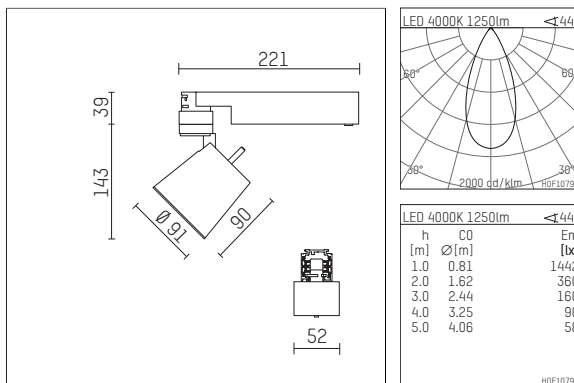

**112 244 14 721 | black**

gin.o 2

spotlight

LED | 14 W 4000 K

- spotlight gin.o 2
- with 3 circuit universal adapter
- for Hoffmeister control.x tracks
- circuit selection is possible while adapter is inserted into the track
- passive thermo management
- with LED 1560 lm
- colour temperature: 4000 K
- colour rendering index: CRI >80
- L90 / B10 (50.000h)
- SDCM < 2
- net luminous flux: 1250 lm
- total load: 14 W
- luminous efficacy: 89,3 lm/W
- rotationsymmetrical light distribution, flood
- beam angle: 45 °
- LED power unit integrated in adapter, electronic (POTI), 220-240 V, 0/50/60 Hz
- amplitude dimming
- adapter with integrated potentiometer
- dimming range: 100-1,4 %
- housing of die cast aluminium
- adapter of fibreglass reinforced thermoplastic
- microprismatic filter with very high rate of light transmission
- length: 221 mm, width: 52 mm, height: 182 mm
- rotatable 360°, 90° tiltable
- weight: 1,09 kg
- protection rating: IP20
- protection class I
- 5 years Hoffmeister warranty
- Made in Germany
- maximum ambient temperature: 35 ° C
- certificates: manufactured according to DIN VDE 0711 / EN 60598, CE
- colour: black
- 112 244 14 721

## Optional accessories

description accessory general	dimensions in mm	item number	pic.-No.
antiglare flaps for spotlights gin.a, gin.o and lo.nely size 2		103438	01
connection ring suitable for attachment of accessories for spotlights gin.a, gin.o and lo.nely size 2		103447	02
tube screen suitable for attachment of accessories for spotlights gin.a, gin.o and lo.nely size 2		103444	03
connection tube with cross louver suitable for attachment of accessories for spotlights gin.a, gin.o and lo.nely size 2		103441	04
visor suitable for attachment of accessories for spotlights gin.a, gin.o and lo.nely size 2		104750	05