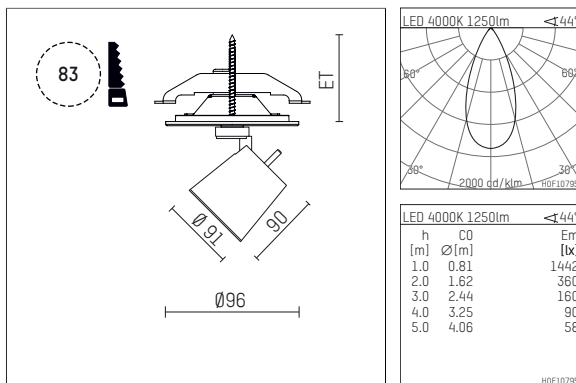

## 11224414 906-PA | silver

gin.o 2  
spotlight  
LED | 14 W 4000 K

- spotlight gin.o 2
- with recessed mounting plate
- for recessed installation into wall or ceiling
- passive thermo management
- with LED 1560 lm
- colour temperature: 4000 K
- colour rendering index: CRI >80
- L90 / B10 (50.000h)
- SDCM < 2
- net luminous flux: 1250 lm
- total load: 14 W
- luminous efficacy: 89,3 lm/W
- rotationsymmetrical light distribution, flood
- beam angle: 45 °
- with external LED power unit, electronic, 220-240 V, 50/60 Hz
- Dimming with external dimmers possible (trailing-edge and leading-edge)
- power supply: supply cord with plug connection 2x5x2,5 mm², length: 360 mm
- suitable for through wiring
- housing of die cast aluminium
- microprismatic filter with very high rate of light transmission
- ceiling plate of die cast aluminium
- diameter: 96 mm, recessing diameter: 83 mm
- recessing depth: 63 mm, ceiling thickness: 1-45 mm
- rotatable 360°, 90° tiltable
- weight: 1,21 kg
- protection rating: IP20
- protection class I
- 5 years Hoffmeister warranty
- Made in Germany
- maximum ambient temperature: 35 ° C
- certificates: manufactured according to DIN VDE 0711 / EN 60598, CE
- colour: silver
- 11224414 906-PA