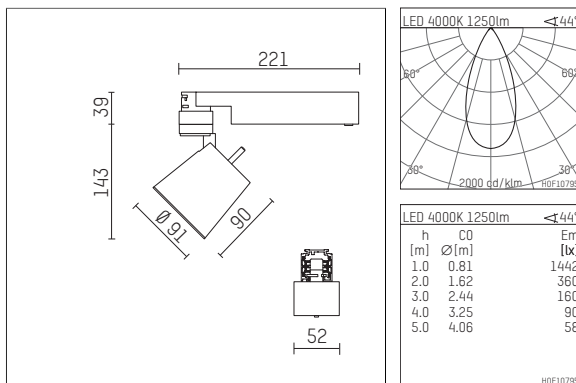

112 244 14 906 | silver

gin.o 2
spotlight
LED | 14 W 4000 K

- spotlight gin.o 2
- with 3 circuit universal adapter
- for Hoffmeister control.x tracks
- circuit selection is possible while adapter is inserted into the track
- passive thermo management
- with LED 1560 lm
- colour temperature: 4000 K
- colour rendering index: CRI >80
- L90 / B10 (50.000h)
- SDCM < 2
- net luminous flux: 1250 lm
- total load: 14 W
- luminous efficacy: 89,3 lm/W
- rotationsymmetrical light distribution, flood
- beam angle: 45 °
- LED power unit integrated in adapter, electronic (POTI), 220-240 V, 0/50/60 Hz
- amplitude dimming
- adapter with integrated potentiometer
- dimming range: 100-1,4 %
- housing of die cast aluminium
- adapter of fibreglass reinforced thermoplastic
- microprismatic filter with very high rate of light transmission
- length: 221 mm, width: 52 mm, height: 182 mm
- rotatable 360°, 90° tiltable
- weight: 1,09 kg
- protection rating: IP20
- protection class I
- 5 years Hoffmeister warranty
- Made in Germany
- maximum ambient temperature: 35 ° C
- certificates: manufactured according to DIN VDE 0711 / EN 60598, CE
- colour: silver
- 112 244 14 906