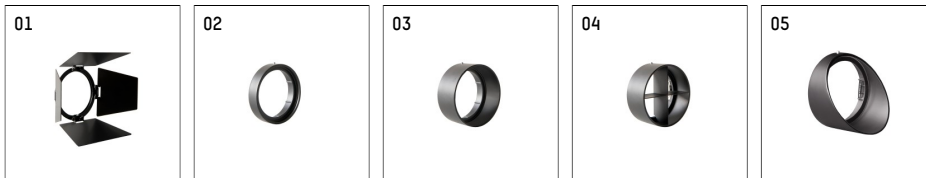

112 244 14 906

accessory

Optional accessories

description accessory general	dimensions in mm	item number	pic.-No.
antiglare flaps for spotlights gin.a, gin.o and lo.nely size 2		103438	01
connection ring suitable for attachment of accessories for spotlights gin.a, gin.o and lo.nely size 2		103445	02
tube screen suitable for attachment of accessories for spotlights gin.a, gin.o and lo.nely size 2		103442	03
connection tube with cross louver suitable for attachment of accessories for spotlights gin.a, gin.o and lo.nely size 2		103439	04
visor suitable for attachment of accessories for spotlights gin.a, gin.o and lo.nely size 2		104748	05

Additional optional accessory components

description accessory general	dimensions in mm	item number	pic.-No.
soft.shape lens for spotlights gin.a, gin.o and lo.nely size 2	Ø: 74	104228	01
soft.spot lens for spotlights gin.a, gin.o and lo.nely size 2	Ø: 74	103461	01
sculpture lens for spotlights gin.a, gin.o and lo.nely size 2	Ø: 74	103460	02
prismatic glass for spotlights gin.a, gin.o and lo.nely size 2	Ø: 74	104915	03
honeycomb louver for spotlights gin.a, gin.o and lo.nely size 2		103448	04
Dichroitic conversion filter daylight filter, conversion from 3000K to 5000K for spotlights gin.a, gin.o and lo.nely size 2	Ø: 74	103459	05
Dichroitic conversion filter neutral filter, conversion from 3000K to 4000K for spotlights gin.a, gin.o and lo.nely size 2	Ø: 74	103458	06
Dichroitic conversion filter warm tone filter, conversion from 3000K to 2400K for spotlights gin.a, gin.o and lo.nely size 2	Ø: 74	103457	07