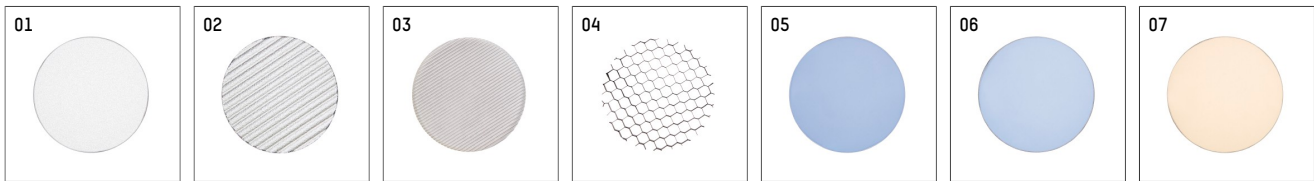

11224414 910-PA
accessory

Possible optional accessories combinations

item number	103448	103457	103458	103459	103460	103461	104228	104915
103438								
103446	X	X	X	X	X	X	X	X
103443	X							
103440	X							
104749