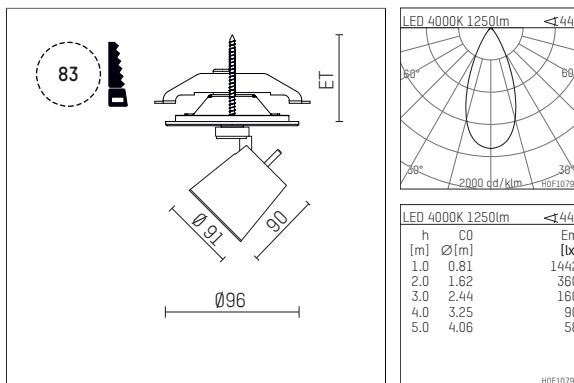

## 11224414 910-PA | white

gin.o 2  
spotlight  
LED | 14 W 4000 K

- spotlight gin.o 2
- with recessed mounting plate
- for recessed installation into wall or ceiling
- passive thermo management
- with LED 1560 lm
- colour temperature: 4000 K
- colour rendering index: CRI >80
- L90 / B10 (50.000h)
- SDCM < 2
- net luminous flux: 1250 lm
- total load: 14 W
- luminous efficacy: 89,3 lm/W
- rotationsymmetrical light distribution, flood
- beam angle: 45 °
- with external LED power unit, electronic, 220-240 V, 50/60 Hz
- Dimming with external dimmers possible (trailing-edge and leading-edge)
- power supply: supply cord with plug connection 2x5x2,5 mm², length: 360 mm
- suitable for through wiring
- housing of die cast aluminium
- microprismatic filter with very high rate of light transmission
- ceiling plate of die cast aluminium
- diameter: 96 mm, recessing diameter: 83 mm
- recessing depth: 63 mm, ceiling thickness: 1-45 mm
- rotatable 360°, 90° tiltable
- weight: 1,21 kg
- protection rating: IP20
- protection class I
- 5 years Hoffmeister warranty
- Made in Germany
- maximum ambient temperature: 35 ° C
- certificates: manufactured according to DIN VDE 0711 / EN 60598, CE
- colour: white (RAL9016)
- 11224414 910-PA