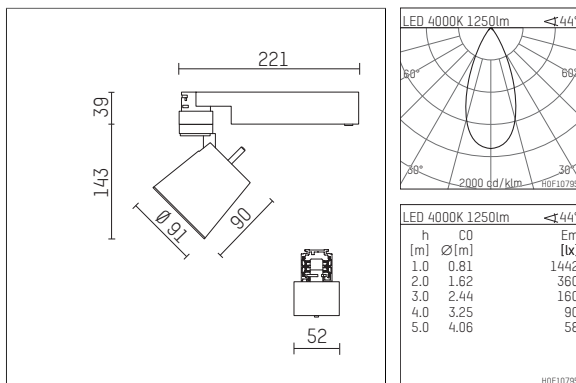

**112 244 14 910 | white**

gin.o 2

spotlight

LED | 14 W 4000 K

- spotlight gin.o 2
- with 3 circuit universal adapter
- for Hoffmeister control.x tracks
- circuit selection is possible while adapter is inserted into the track
- passive thermo management
- with LED 1560 lm
- colour temperature: 4000 K
- colour rendering index: CRI >80
- L90 / B10 (50.000h)
- SDCM < 2
- net luminous flux: 1250 lm
- total load: 14 W
- luminous efficacy: 89,3 lm/W
- rotationsymmetrical light distribution, flood
- beam angle: 45 °
- LED power unit integrated in adapter, electronic (POTI), 220-240 V, 0/50/60 Hz
- amplitude dimming
- adapter with integrated potentiometer
- dimming range: 100-1,4 %
- housing of die cast aluminium
- adapter of fibreglass reinforced thermoplastic
- microprismatic filter with very high rate of light transmission
- length: 221 mm, width: 52 mm, height: 182 mm
- rotatable 360°, 90° tiltable
- weight: 1,09 kg
- protection rating: IP20
- protection class I
- 5 years Hoffmeister warranty
- Made in Germany
- maximum ambient temperature: 35 ° C
- certificates: manufactured according to DIN VDE 0711 / EN 60598, CE
- colour: white (RAL9016)
- 112 244 14 910

### Optional accessories

description accessory general	dimensions in mm	item number	pic.-No.
antiglare flaps for spotlights gin.a, gin.o and lo.nely size 2		103438	01
connection ring suitable for attachment of accessories for spotlights gin.a, gin.o and lo.nely size 2		103446	02
tube screen suitable for attachment of accessories for spotlights gin.a, gin.o and lo.nely size 2		103443	03
connection tube with cross louver suitable for attachment of accessories for spotlights gin.a, gin.o and lo.nely size 2		103440	04
visor suitable for attachment of accessories for spotlights gin.a, gin.o and lo.nely size 2		104749	05