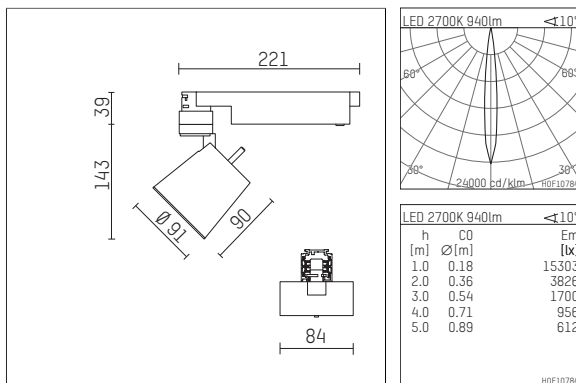

112 247 02 721 D | black

gin.o 2
spotlight
LED | 14 W 2700 K

- spotlight gin.o 2
- with 3 circuit DALI adapter
- for Hoffmeister control.x tracks
- circuit selection is possible while adapter is inserted into the track
- passive thermo management
- with LED 1060 lm
- colour temperature: 2700 K
- colour rendering index: CRI >90
- L90 / B10 (50.000h)
- SDCM < 2
- net luminous flux: 940 lm
- total load: 14 W
- luminous efficacy: 67,1 lm/W
- rotationsymmetrical light distribution, spot
- beam angle: 10 °
- LED power unit integrated in adapter, electronic (DALI), 220-240 V, 0/50/60 Hz
- amplitude dimming
- dimming range: 100-1 %
- housing of die cast aluminium
- adapter of fibreglass reinforced thermoplastic
- safety glass, clear
- length: 221 mm, width: 84 mm, height: 182 mm
- rotatable 360°, 90° tiltable
- weight: 1,09 kg
- protection rating: IP20
- protection class I
- 5 years Hoffmeister warranty
- Made in Germany
- maximum ambient temperature: 35 ° C
- certificates: manufactured according to DIN VDE 0711 / EN 60598, CE
- colour: black
- 112 247 02 721 D

- Overview of accessories on the following page / s

112 247 02 721 D
accessory

Optional accessories

| description accessory general | dimensions in mm | item number | pic.-No. |
|---|------------------|-------------|----------|
| antiglare flaps for spotlights gin.a, gin.o and lo.nely size 2 | | 103438 | 01 |
| connection ring suitable for attachment of accessories for spotlights gin.a, gin.o and lo.nely size 2 | | 103447 | 02 |
| tube screen suitable for attachment of accessories for spotlights gin.a, gin.o and lo.nely size 2 | | 103444 | 03 |
| connection tube with cross louver suitable for attachment of accessories for spotlights gin.a, gin.o and lo.nely size 2 | | 103441 | 04 |
| visor suitable for attachment of accessories for spotlights gin.a, gin.o and lo.nely size 2 | | 104750 | 05 |