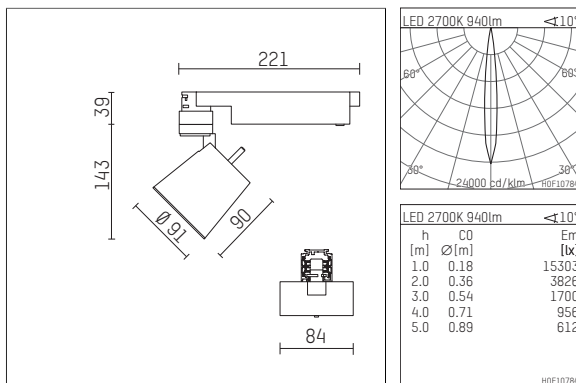

112 247 02 906 D | silver

gin.o 2
spotlight
LED | 14 W 2700 K

- spotlight gin.o 2
- with 3 circuit DALI adapter
- for Hoffmeister control.x tracks
- circuit selection is possible while adapter is inserted into the track
- passive thermo management
- with LED 1060 lm
- colour temperature: 2700 K
- colour rendering index: CRI >90
- L90 / B10 (50.000h)
- SDCM < 2
- net luminous flux: 940 lm
- total load: 14 W
- luminous efficacy: 67,1 lm/W
- rotationsymmetrical light distribution, spot
- beam angle: 10 °
- LED power unit integrated in adapter, electronic (DALI), 220-240 V, 0/50/60 Hz
- amplitude dimming
- dimming range: 100-1 %
- housing of die cast aluminium
- adapter of fibreglass reinforced thermoplastic
- safety glass, clear
- length: 221 mm, width: 84 mm, height: 182 mm
- rotatable 360°, 90° tiltable
- weight: 1,09 kg
- protection rating: IP20
- protection class I
- 5 years Hoffmeister warranty
- Made in Germany
- maximum ambient temperature: 35 ° C
- certificates: manufactured according to DIN VDE 0711 / EN 60598, CE
- colour: silver
- 112 247 02 906 D

Additional optional accessory components

description accessory general	dimensions in mm	item number	pic.-No.
soft.shape lens for spotlights gin.a, gin.o and lo.nely size 2	Ø: 74	104228	01
soft.spot lens for spotlights gin.a, gin.o and lo.nely size 2	Ø: 74	103461	01
sculpture lens for spotlights gin.a, gin.o and lo.nely size 2	Ø: 74	103460	02
prismatic glass for spotlights gin.a, gin.o and lo.nely size 2	Ø: 74	104915	03
honeycomb louver for spotlights gin.a, gin.o and lo.nely size 2		103448	04
Dichroitic conversion filter daylight filter, conversion from 3000K to 5000K for spotlights gin.a, gin.o and lo.nely size 2	Ø: 74	103459	05
Dichroitic conversion filter neutral filter, conversion from 3000K to 4000K for spotlights gin.a, gin.o and lo.nely size 2	Ø: 74	103458	06
Dichroitic conversion filter warm tone filter, conversion from 3000K to 2400K for spotlights gin.a, gin.o and lo.nely size 2	Ø: 74	103457	07