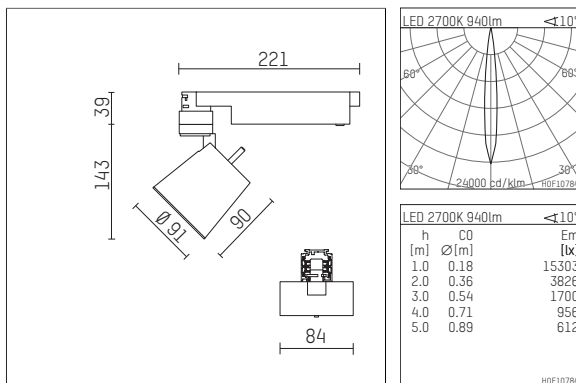

112 247 02 910 D | white

gin.o 2
spotlight
LED | 14 W 2700 K

- spotlight gin.o 2
- with 3 circuit DALI adapter
- for Hoffmeister control.x tracks
- circuit selection is possible while adapter is inserted into the track
- passive thermo management
- with LED 1060 lm
- colour temperature: 2700 K
- colour rendering index: CRI >90
- L90 / B10 (50.000h)
- SDCM < 2
- net luminous flux: 940 lm
- total load: 14 W
- luminous efficacy: 67,1 lm/W
- rotationsymmetrical light distribution, spot
- beam angle: 10 °
- LED power unit integrated in adapter, electronic (DALI), 220-240 V, 0/50/60 Hz
- amplitude dimming
- dimming range: 100-1 %
- housing of die cast aluminium
- adapter of fibreglass reinforced thermoplastic
- safety glass, clear
- length: 221 mm, width: 84 mm, height: 182 mm
- rotatable 360°, 90° tiltable
- weight: 1,09 kg
- protection rating: IP20
- protection class I
- 5 years Hoffmeister warranty
- Made in Germany
- maximum ambient temperature: 35 ° C
- certificates: manufactured according to DIN VDE 0711 / EN 60598, CE
- colour: white (RAL9016)
- 112 247 02 910 D

Additional optional accessory components

description accessory general	dimensions in mm	item number	pic.-No.
soft.shape lens for spotlights gin.a, gin.o and lo.nely size 2	Ø: 74	104228	01
soft.spot lens for spotlights gin.a, gin.o and lo.nely size 2	Ø: 74	103461	01
sculpture lens for spotlights gin.a, gin.o and lo.nely size 2	Ø: 74	103460	02
prismatic glass for spotlights gin.a, gin.o and lo.nely size 2	Ø: 74	104915	03
honeycomb louver for spotlights gin.a, gin.o and lo.nely size 2		103448	04
Dichroitic conversion filter daylight filter, conversion from 3000K to 5000K for spotlights gin.a, gin.o and lo.nely size 2	Ø: 74	103459	05
Dichroitic conversion filter neutral filter, conversion from 3000K to 4000K for spotlights gin.a, gin.o and lo.nely size 2	Ø: 74	103458	06
Dichroitic conversion filter warm tone filter, conversion from 3000K to 2400K for spotlights gin.a, gin.o and lo.nely size 2	Ø: 74	103457	07