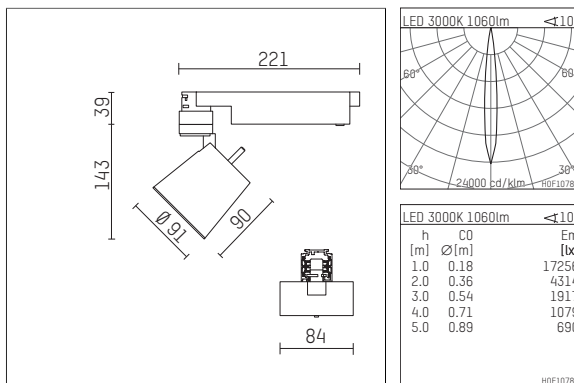

112 247 03 721 D | black

gin.o 2
spotlight
LED | 14 W 3000 K

- spotlight gin.o 2
- with 3 circuit DALI adapter
- for Hoffmeister control.x tracks
- circuit selection is possible while adapter is inserted into the track
- passive thermo management
- with LED 1200 lm
- colour temperature: 3000 K
- colour rendering index: CRI >90
- L90 / B10 (50.000h)
- SDCM < 2
- net luminous flux: 1060 lm
- total load: 14 W
- luminous efficacy: 75,7 lm/W
- rotationsymmetrical light distribution, spot
- beam angle: 10 °
- LED power unit integrated in adapter, electronic (DALI), 220-240 V, 0/50/60 Hz
- amplitude dimming
- dimming range: 100-1 %
- housing of die cast aluminium
- adapter of fibreglass reinforced thermoplastic
- safety glass, clear
- length: 221 mm, width: 84 mm, height: 182 mm
- rotatable 360°, 90° tiltable
- weight: 1,09 kg
- protection rating: IP20
- protection class I
- 5 years Hoffmeister warranty
- Made in Germany
- maximum ambient temperature: 35 ° C
- certificates: manufactured according to DIN VDE 0711 / EN 60598, CE
- colour: black
- 112 247 03 721 D

Additional optional accessory components

description accessory general	dimensions in mm	item number	pic.-No.
soft.shape lens for spotlights gin.a, gin.o and lo.nely size 2	Ø: 74	104228	01
soft.spot lens for spotlights gin.a, gin.o and lo.nely size 2	Ø: 74	103461	01
sculpture lens for spotlights gin.a, gin.o and lo.nely size 2	Ø: 74	103460	02
prismatic glass for spotlights gin.a, gin.o and lo.nely size 2	Ø: 74	104915	03
honeycomb louver for spotlights gin.a, gin.o and lo.nely size 2		103448	04
Dichroitic conversion filter daylight filter, conversion from 3000K to 5000K for spotlights gin.a, gin.o and lo.nely size 2	Ø: 74	103459	05
Dichroitic conversion filter neutral filter, conversion from 3000K to 4000K for spotlights gin.a, gin.o and lo.nely size 2	Ø: 74	103458	06
Dichroitic conversion filter warm tone filter, conversion from 3000K to 2400K for spotlights gin.a, gin.o and lo.nely size 2	Ø: 74	103457	07