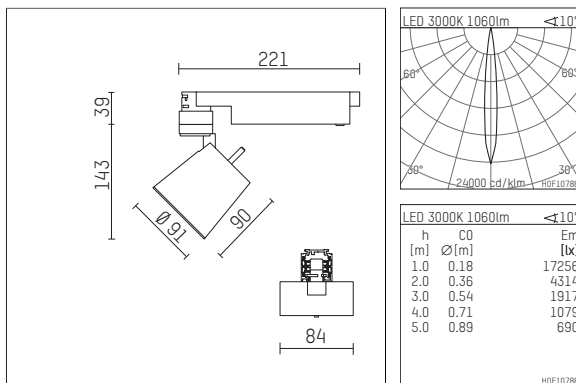

112 247 03 906 D | silver

gin.o 2  
spotlight  
LED | 14 W 3000 K

- spotlight gin.o 2
- with 3 circuit DALI adapter
- for Hoffmeister control.x tracks
- circuit selection is possible while adapter is inserted into the track
- passive thermo management
- with LED 1200 lm
- colour temperature: 3000 K
- colour rendering index: CRI >90
- L90 / B10 (50.000h)
- SDCM < 2
- net luminous flux: 1060 lm
- total load: 14 W
- luminous efficacy: 75,7 lm/W
- rotationsymmetrical light distribution, spot
- beam angle: 10 °
- LED power unit integrated in adapter, electronic (DALI), 220-240 V, 0/50/60 Hz
- amplitude dimming
- dimming range: 100-1 %
- housing of die cast aluminium
- adapter of fibreglass reinforced thermoplastic
- safety glass, clear
- length: 221 mm, width: 84 mm, height: 182 mm
- rotatable 360°, 90° tiltable
- weight: 1,09 kg
- protection rating: IP20
- protection class I
- 5 years Hoffmeister warranty
- Made in Germany
- maximum ambient temperature: 35 ° C
- certificates: manufactured according to DIN VDE 0711 / EN 60598, CE
- colour: silver
- 112 247 03 906 D

### Optional accessories

description accessory general	dimensions in mm	item number	pic.-No.
antiglare flaps for spotlights gin.a, gin.o and lo.nely size 2		103438	01
connection ring suitable for attachment of accessories for spotlights gin.a, gin.o and lo.nely size 2		103445	02
tube screen suitable for attachment of accessories for spotlights gin.a, gin.o and lo.nely size 2		103442	03
connection tube with cross louver suitable for attachment of accessories for spotlights gin.a, gin.o and lo.nely size 2		103439	04
visor suitable for attachment of accessories for spotlights gin.a, gin.o and lo.nely size 2		104748	05