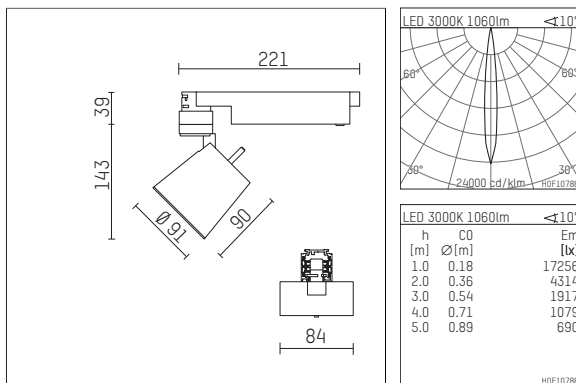

112 247 03 910 D | white

gin.o 2
spotlight
LED | 14 W 3000 K

- spotlight gin.o 2
- with 3 circuit DALI adapter
- for Hoffmeister control.x tracks
- circuit selection is possible while adapter is inserted into the track
- passive thermo management
- with LED 1200 lm
- colour temperature: 3000 K
- colour rendering index: CRI >90
- L90 / B10 (50.000h)
- SDCM < 2
- net luminous flux: 1060 lm
- total load: 14 W
- luminous efficacy: 75,7 lm/W
- rotationsymmetrical light distribution, spot
- beam angle: 10 °
- LED power unit integrated in adapter, electronic (DALI), 220-240 V, 0/50/60 Hz
- amplitude dimming
- dimming range: 100-1 %
- housing of die cast aluminium
- adapter of fibreglass reinforced thermoplastic
- safety glass, clear
- length: 221 mm, width: 84 mm, height: 182 mm
- rotatable 360°, 90° tiltable
- weight: 1,09 kg
- protection rating: IP20
- protection class I
- 5 years Hoffmeister warranty
- Made in Germany
- maximum ambient temperature: 35 ° C
- certificates: manufactured according to DIN VDE 0711 / EN 60598, CE
- colour: white (RAL9016)
- 112 247 03 910 D

Additional optional accessory components

description accessory general	dimensions in mm	item number	pic.-No.
soft.shape lens for spotlights gin.a, gin.o and lo.nely size 2	Ø: 74	104228	01
soft.spot lens for spotlights gin.a, gin.o and lo.nely size 2	Ø: 74	103461	01
sculpture lens for spotlights gin.a, gin.o and lo.nely size 2	Ø: 74	103460	02
prismatic glass for spotlights gin.a, gin.o and lo.nely size 2	Ø: 74	104915	03
honeycomb louver for spotlights gin.a, gin.o and lo.nely size 2		103448	04
Dichroitic conversion filter daylight filter, conversion from 3000K to 5000K for spotlights gin.a, gin.o and lo.nely size 2	Ø: 74	103459	05
Dichroitic conversion filter neutral filter, conversion from 3000K to 4000K for spotlights gin.a, gin.o and lo.nely size 2	Ø: 74	103458	06
Dichroitic conversion filter warm tone filter, conversion from 3000K to 2400K for spotlights gin.a, gin.o and lo.nely size 2	Ø: 74	103457	07