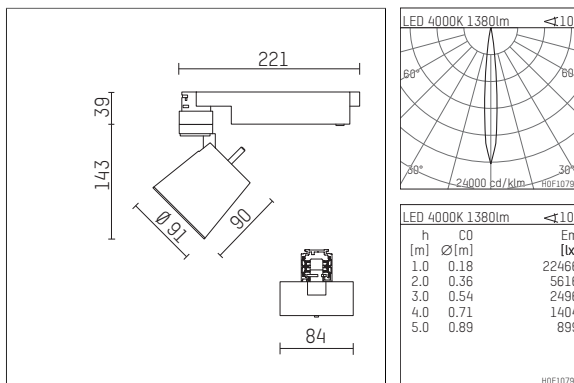

112 247 04 721 D | black

gin.o 2
spotlight
LED | 14 W 4000 K

- spotlight gin.o 2
- with 3 circuit DALI adapter
- for Hoffmeister control.x tracks
- circuit selection is possible while adapter is inserted into the track
- passive thermo management
- with LED 1560 lm
- colour temperature: 4000 K
- colour rendering index: CRI >80
- L90 / B10 (50.000h)
- SDCM < 2
- net luminous flux: 1380 lm
- total load: 14 W
- luminous efficacy: 98,6 lm/W
- rotationsymmetrical light distribution, spot
- beam angle: 10 °
- LED power unit integrated in adapter, electronic (DALI), 220-240 V, 0/50/60 Hz
- amplitude dimming
- dimming range: 100-1 %
- housing of die cast aluminium
- adapter of fibreglass reinforced thermoplastic
- safety glass, clear
- length: 221 mm, width: 84 mm, height: 182 mm
- rotatable 360°, 90° tiltable
- weight: 1,09 kg
- protection rating: IP20
- protection class I
- 5 years Hoffmeister warranty
- Made in Germany
- maximum ambient temperature: 35 ° C
- certificates: manufactured according to DIN VDE 0711 / EN 60598, CE
- colour: black
- 112 247 04 721 D

Additional optional accessory components

description accessory general	dimensions in mm	item number	pic.-No.
soft.shape lens for spotlights gin.a, gin.o and lo.nely size 2	Ø: 74	104228	01
soft.spot lens for spotlights gin.a, gin.o and lo.nely size 2	Ø: 74	103461	01
sculpture lens for spotlights gin.a, gin.o and lo.nely size 2	Ø: 74	103460	02
prismatic glass for spotlights gin.a, gin.o and lo.nely size 2	Ø: 74	104915	03
honeycomb louver for spotlights gin.a, gin.o and lo.nely size 2		103448	04
Dichroitic conversion filter daylight filter, conversion from 3000K to 5000K for spotlights gin.a, gin.o and lo.nely size 2	Ø: 74	103459	05
Dichroitic conversion filter neutral filter, conversion from 3000K to 4000K for spotlights gin.a, gin.o and lo.nely size 2	Ø: 74	103458	06
Dichroitic conversion filter warm tone filter, conversion from 3000K to 2400K for spotlights gin.a, gin.o and lo.nely size 2	Ø: 74	103457	07