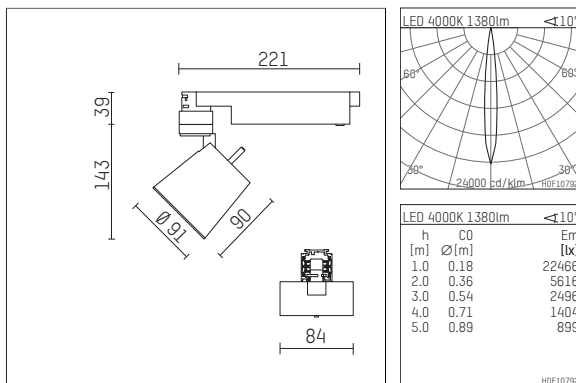

## 112 247 04 906 D | silver

gin.o 2  
spotlight  
LED | 14 W 4000 K

- spotlight gin.o 2
- with 3 circuit DALI adapter
- for Hoffmeister control.x tracks
- circuit selection is possible while adapter is inserted into the track
- passive thermo management
- with LED 1560 lm
- colour temperature: 4000 K
- colour rendering index: CRI >80
- L90 / B10 (50.000h)
- SDCM < 2
- net luminous flux: 1380 lm
- total load: 14 W
- luminous efficacy: 98,6 lm/W
- rotationsymmetrical light distribution, spot
- beam angle: 10 °
- LED power unit integrated in adapter, electronic (DALI), 220-240 V, 0/50/60 Hz
- amplitude dimming
- dimming range: 100-1 %
- housing of die cast aluminium
- adapter of fibreglass reinforced thermoplastic
- safety glass, clear
- length: 221 mm, width: 84 mm, height: 182 mm
- rotatable 360°, 90° tiltable
- weight: 1,09 kg
- protection rating: IP20
- protection class I
- 5 years Hoffmeister warranty
- Made in Germany
- maximum ambient temperature: 35 ° C
- certificates: manufactured according to DIN VDE 0711 / EN 60598, CE
- colour: silver
- 112 247 04 906 D