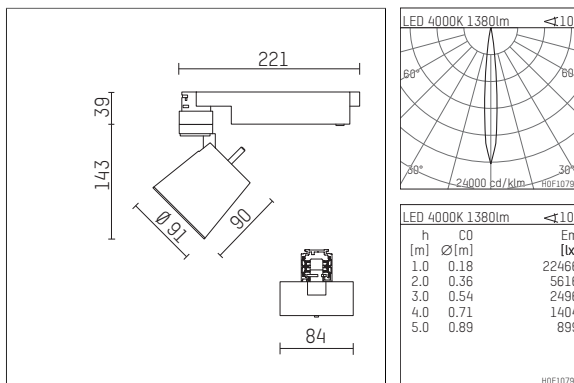

## 112 247 04 910 D | white

gin.o 2  
spotlight  
LED | 14 W 4000 K

- spotlight gin.o 2
- with 3 circuit DALI adapter
- for Hoffmeister control.x tracks
- circuit selection is possible while adapter is inserted into the track
- passive thermo management
- with LED 1560 lm
- colour temperature: 4000 K
- colour rendering index: CRI >80
- L90 / B10 (50.000h)
- SDCM < 2
- net luminous flux: 1380 lm
- total load: 14 W
- luminous efficacy: 98,6 lm/W
- rotationsymmetrical light distribution, spot
- beam angle: 10 °
- LED power unit integrated in adapter, electronic (DALI), 220-240 V, 0/50/60 Hz
- amplitude dimming
- dimming range: 100-1 %
- housing of die cast aluminium
- adapter of fibreglass reinforced thermoplastic
- safety glass, clear
- length: 221 mm, width: 84 mm, height: 182 mm
- rotatable 360°, 90° tiltable
- weight: 1,09 kg
- protection rating: IP20
- protection class I
- 5 years Hoffmeister warranty
- Made in Germany
- maximum ambient temperature: 35 ° C
- certificates: manufactured according to DIN VDE 0711 / EN 60598, CE
- colour: white (RAL9016)
- 112 247 04 910 D

### Optional accessories

description accessory general	dimensions in mm	item number	pic.-No.
antiglare flaps for spotlights gin.a, gin.o and lo.nely size 2		103438	01
connection ring suitable for attachment of accessories for spotlights gin.a, gin.o and lo.nely size 2		103446	02
tube screen suitable for attachment of accessories for spotlights gin.a, gin.o and lo.nely size 2		103443	03
connection tube with cross louver suitable for attachment of accessories for spotlights gin.a, gin.o and lo.nely size 2		103440	04
visor suitable for attachment of accessories for spotlights gin.a, gin.o and lo.nely size 2		104749	05