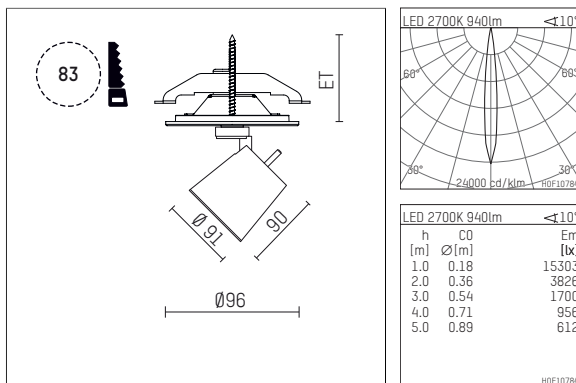

11224712 721-PA | black

gin.o 2
spotlight
LED | 14 W 2700 K

- spotlight gin.o 2
- with recessed mounting plate
- for recessed installation into wall or ceiling
- passive thermo management
- with LED 1060 lm
- colour temperature: 2700 K
- colour rendering index: CRI >90
- L90 / B10 (50.000h)
- SDCM < 2
- net luminous flux: 940 lm
- total load: 14 W
- luminous efficacy: 67,1 lm/W
- rotationsymmetrical light distribution, spot
- beam angle: 10 °
- with external LED power unit, electronic, 220-240 V, 50/60 Hz
- Dimming with external dimmers possible (trailing-edge and leading-edge)
- power supply: supply cord with plug connection 2x5x2,5 mm², length: 360 mm
- suitable for through wiring
- housing of die cast aluminium
- safety glass, clear
- ceiling plate of die cast aluminium
- length: 221 mm, width: 52 mm, height: 198 mm
- diameter: 96 mm, recessing diameter: 83 mm
- recessing depth: 63 mm, ceiling thickness: 1-45 mm
- rotatable 360°, 90° tiltable
- weight: 1,21 kg
- 5 years Hoffmeister warranty
- Made in Germany
- maximum ambient temperature: 35 ° C
- certificates: manufactured according to DIN VDE 0711 / EN 60598, CE
- colour: black
- 11224712 721-PA