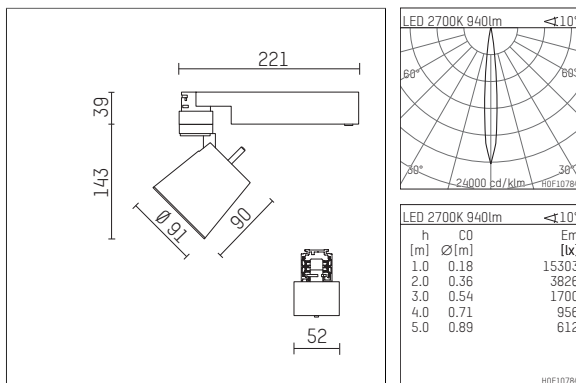

112 247 12 721 | black

gin.o 2

spotlight

LED | 14 W 2700 K

- spotlight gin.o 2
- with 3 circuit universal adapter
- for Hoffmeister control.x tracks
- circuit selection is possible while adapter is inserted into the track
- passive thermo management
- with LED 1060 lm
- colour temperature: 2700 K
- colour rendering index: CRI >90
- L90 / B10 (50.000h)
- SDCM < 2
- net luminous flux: 940 lm
- total load: 14 W
- luminous efficacy: 67,1 lm/W
- rotationsymmetrical light distribution, spot
- beam angle: 10 °
- LED power unit integrated in adapter, electronic (POTI), 220-240 V, 0/50/60 Hz
- amplitude dimming
- adapter with integrated potentiometer
- dimming range: 100-1,4 %
- housing of die cast aluminium
- adapter of fibreglass reinforced thermoplastic
- safety glass, clear
- length: 221 mm, width: 52 mm, height: 182 mm
- rotatable 360°, 90° tiltable
- weight: 1,09 kg
- protection rating: IP20
- protection class I
- 5 years Hoffmeister warranty
- Made in Germany
- maximum ambient temperature: 35 ° C
- certificates: manufactured according to DIN VDE 0711 / EN 60598, CE
- colour: black
- 112 247 12 721

- Overview of accessories on the following page / s

112 247 12 721
accessory

Optional accessories

description accessory general	dimensions in mm	item number	pic.-No.
antiglare flaps for spotlights gin.a, gin.o and lo.nely size 2		103438	01
connection ring suitable for attachment of accessories for spotlights gin.a, gin.o and lo.nely size 2		103447	02
tube screen suitable for attachment of accessories for spotlights gin.a, gin.o and lo.nely size 2		103444	03
connection tube with cross louver suitable for attachment of accessories for spotlights gin.a, gin.o and lo.nely size 2		103441	04
visor suitable for attachment of accessories for spotlights gin.a, gin.o and lo.nely size 2		104750	05