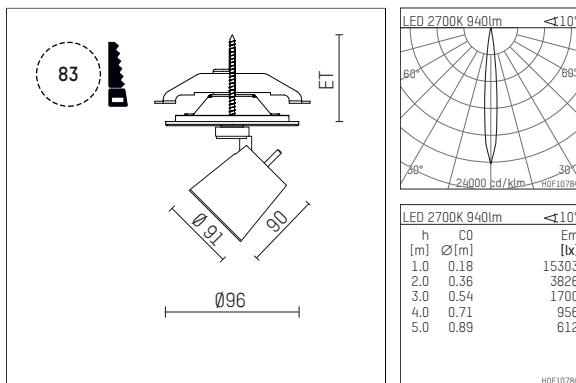

## 11224712 906-PA | silver

gin.o 2  
spotlight  
LED | 14 W 2700 K

- spotlight gin.o 2
- with recessed mounting plate
- for recessed installation into wall or ceiling
- passive thermo management
- with LED 1060 lm
- colour temperature: 2700 K
- colour rendering index: CRI >90
- L90 / B10 (50.000h)
- SDCM < 2
- net luminous flux: 940 lm
- total load: 14 W
- luminous efficacy: 67,1 lm/W
- rotationsymmetrical light distribution, spot
- beam angle: 10 °
- with external LED power unit, electronic, 220-240 V, 50/60 Hz
- Dimming with external dimmers possible (trailing-edge and leading-edge)
- power supply: supply cord with plug connection 2x5x2,5 mm², length: 360 mm
- suitable for through wiring
- housing of die cast aluminium
- safety glass, clear
- ceiling plate of die cast aluminium
- diameter: 96 mm, recessing diameter: 83 mm
- recessing depth: 63 mm, ceiling thickness: 1-45 mm
- rotatable 360°, 90° tiltable
- weight: 1,21 kg
- 5 years Hoffmeister warranty
- Made in Germany
- maximum ambient temperature: 35 ° C
- certificates: manufactured according to DIN VDE 0711 / EN 60598, CE
- colour: silver
- 11224712 906-PA