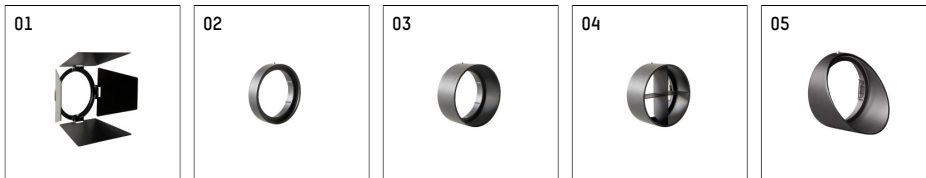

112 247 12 906

accessory

Optional accessories

description accessory general	dimensions in mm	item number	pic.-No.
antiglare flaps for spotlights gin.a, gin.o and lo.nely size 2		103438	01
connection ring suitable for attachment of accessories for spotlights gin.a, gin.o and lo.nely size 2		103445	02
tube screen suitable for attachment of accessories for spotlights gin.a, gin.o and lo.nely size 2		103442	03
connection tube with cross louver suitable for attachment of accessories for spotlights gin.a, gin.o and lo.nely size 2		103439	04
visor suitable for attachment of accessories for spotlights gin.a, gin.o and lo.nely size 2		104748	05

Additional optional accessory components

description accessory general	dimensions in mm	item number	pic.-No.
soft.shape lens for spotlights gin.a, gin.o and lo.nely size 2	∅: 74	104228	01
soft.spot lens for spotlights gin.a, gin.o and lo.nely size 2	∅: 74	103461	01
sculpture lens for spotlights gin.a, gin.o and lo.nely size 2	∅: 74	103460	02
prismatic glass for spotlights gin.a, gin.o and lo.nely size 2	∅: 74	104915	03
honeycomb louver for spotlights gin.a, gin.o and lo.nely size 2		103448	04
Dichroitic conversion filter daylight filter, conversion from 3000K to 5000K for spotlights gin.a, gin.o and lo.nely size 2	∅: 74	103459	05
Dichroitic conversion filter neutral filter, conversion from 3000K to 4000K for spotlights gin.a, gin.o and lo.nely size 2	∅: 74	103458	06
Dichroitic conversion filter warm tone filter, conversion from 3000K to 2400K for spotlights gin.a, gin.o and lo.nely size 2	∅: 74	103457	07