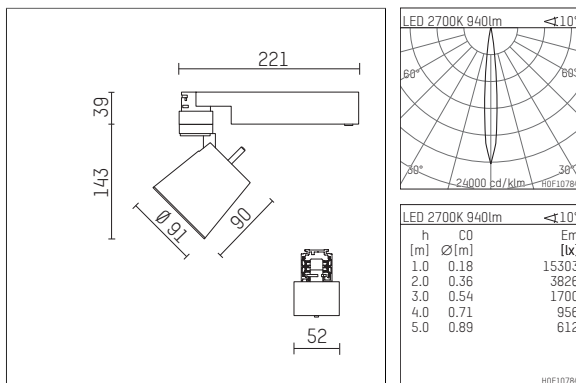

112 247 12 906 | silver

gin.o 2
spotlight
LED | 14 W 2700 K

- spotlight gin.o 2
- with 3 circuit universal adapter
- for Hoffmeister control.x tracks
- circuit selection is possible while adapter is inserted into the track
- passive thermo management
- with LED 1060 lm
- colour temperature: 2700 K
- colour rendering index: CRI >90
- L90 / B10 (50.000h)
- SDCM < 2
- net luminous flux: 940 lm
- total load: 14 W
- luminous efficacy: 67,1 lm/W
- rotationsymmetrical light distribution, spot
- beam angle: 10 °
- LED power unit integrated in adapter, electronic (POTI), 220-240 V, 0/50/60 Hz
- amplitude dimming
- adapter with integrated potentiometer
- dimming range: 100-1,4 %
- housing of die cast aluminium
- adapter of fibreglass reinforced thermoplastic
- safety glass, clear
- length: 221 mm, width: 52 mm, height: 182 mm
- rotatable 360°, 90° tilttable
- weight: 1,09 kg
- protection rating: IP20
- protection class I
- 5 years Hoffmeister warranty
- Made in Germany
- maximum ambient temperature: 35 ° C
- certificates: manufactured according to DIN VDE 0711 / EN 60598, CE
- colour: silver
- 112 247 12 906

- Overview of accessories on the following page / s

112 247 12 906

accessory

Optional accessories

description accessory general	dimensions in mm	item number	pic.-No.
antiglare flaps for spotlights gin.a, gin.o and lo.nely size 2		103438	01
connection ring suitable for attachment of accessories for spotlights gin.a, gin.o and lo.nely size 2		103445	02
tube screen suitable for attachment of accessories for spotlights gin.a, gin.o and lo.nely size 2		103442	03
connection tube with cross louver suitable for attachment of accessories for spotlights gin.a, gin.o and lo.nely size 2		103439	04
visor suitable for attachment of accessories for spotlights gin.a, gin.o and lo.nely size 2		104748	05