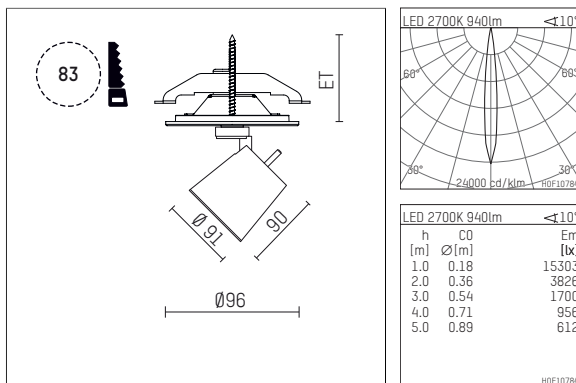

11224712 910-PA | white

gin.o 2
spotlight
LED | 14 W 2700 K

- spotlight gin.o 2
- with recessed mounting plate
- for recessed installation into wall or ceiling
- passive thermo management
- with LED 1060 lm
- colour temperature: 2700 K
- colour rendering index: CRI >90
- L90 / B10 (50.000h)
- SDCM < 2
- net luminous flux: 940 lm
- total load: 14 W
- luminous efficacy: 67,1 lm/W
- rotationsymmetrical light distribution, spot
- beam angle: 10 °
- with external LED power unit, electronic, 220-240 V, 50/60 Hz
- Dimming with external dimmers possible (trailing-edge and leading-edge)
- power supply: supply cord with plug connection 2x5x2,5 mm², length: 360 mm
- suitable for through wiring
- housing of die cast aluminium
- safety glass, clear
- ceiling plate of die cast aluminium
- diameter: 96 mm, recessing diameter: 83 mm
- recessing depth: 63 mm, ceiling thickness: 1-45 mm
- rotatable 360°, 90° tiltable
- weight: 1,21 kg
- 5 years Hoffmeister warranty
- Made in Germany
- maximum ambient temperature: 35 ° C
- certificates: manufactured according to DIN VDE 0711 / EN 60598, CE
- colour: white (RAL9016)
- 11224712 910-PA