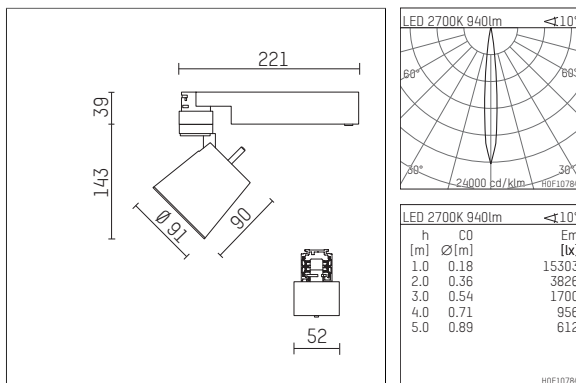

**112 247 12 910 | white**

gin.o 2

spotlight

LED | 14 W 2700 K

- spotlight gin.o 2
- with 3 circuit universal adapter
- for Hoffmeister control.x tracks
- circuit selection is possible while adapter is inserted into the track
- passive thermo management
- with LED 1060 lm
- colour temperature: 2700 K
- colour rendering index: CRI >90
- L90 / B10 (50.000h)
- SDCM < 2
- net luminous flux: 940 lm
- total load: 14 W
- luminous efficacy: 67,1 lm/W
- rotationsymmetrical light distribution, spot
- beam angle: 10 °
- LED power unit integrated in adapter, electronic (POTI), 220-240 V, 0/50/60 Hz
- amplitude dimming
- adapter with integrated potentiometer
- dimming range: 100-1,4 %
- housing of die cast aluminium
- adapter of fibreglass reinforced thermoplastic
- safety glass, clear
- length: 221 mm, width: 52 mm, height: 182 mm
- rotatable 360°, 90° tiltable
- weight: 1,09 kg
- protection rating: IP20
- protection class I
- 5 years Hoffmeister warranty
- Made in Germany
- maximum ambient temperature: 35 ° C
- certificates: manufactured according to DIN VDE 0711 / EN 60598, CE
- colour: white (RAL9016)
- 112 247 12 910

## Optional accessories

description accessory general	dimensions in mm	item number	pic.-No.
antiglare flaps for spotlights gin.a, gin.o and lo.nely size 2		103438	01
connection ring suitable for attachment of accessories for spotlights gin.a, gin.o and lo.nely size 2		103446	02
tube screen suitable for attachment of accessories for spotlights gin.a, gin.o and lo.nely size 2		103443	03
connection tube with cross louver suitable for attachment of accessories for spotlights gin.a, gin.o and lo.nely size 2		103440	04
visor suitable for attachment of accessories for spotlights gin.a, gin.o and lo.nely size 2		104749	05