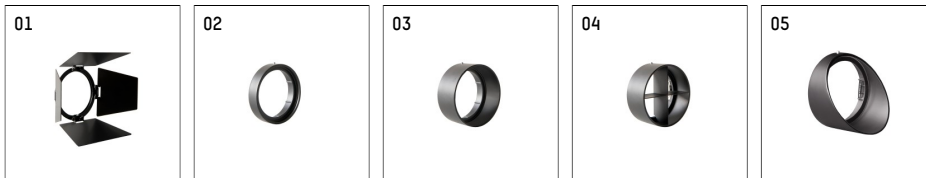

112 247 12 910

accessory

Optional accessories

description accessory general	dimensions in mm	item number	pic.-No.
antiglare flaps for spotlights gin.a, gin.o and lo.nely size 2		103438	01
connection ring suitable for attachment of accessories for spotlights gin.a, gin.o and lo.nely size 2		103446	02
tube screen suitable for attachment of accessories for spotlights gin.a, gin.o and lo.nely size 2		103443	03
connection tube with cross louver suitable for attachment of accessories for spotlights gin.a, gin.o and lo.nely size 2		103440	04
visor suitable for attachment of accessories for spotlights gin.a, gin.o and lo.nely size 2		104749	05

Additional optional accessory components

description accessory general	dimensions in mm	item number	pic.-No.
soft.shape lens for spotlights gin.a, gin.o and lo.nely size 2	Ø: 74	104228	01
soft.spot lens for spotlights gin.a, gin.o and lo.nely size 2	Ø: 74	103461	01
sculpture lens for spotlights gin.a, gin.o and lo.nely size 2	Ø: 74	103460	02
prismatic glass for spotlights gin.a, gin.o and lo.nely size 2	Ø: 74	104915	03
honeycomb louver for spotlights gin.a, gin.o and lo.nely size 2		103448	04
Dichroitic conversion filter daylight filter, conversion from 3000K to 5000K for spotlights gin.a, gin.o and lo.nely size 2	Ø: 74	103459	05
Dichroitic conversion filter neutral filter, conversion from 3000K to 4000K for spotlights gin.a, gin.o and lo.nely size 2	Ø: 74	103458	06
Dichroitic conversion filter warm tone filter, conversion from 3000K to 2400K for spotlights gin.a, gin.o and lo.nely size 2	Ø: 74	103457	07