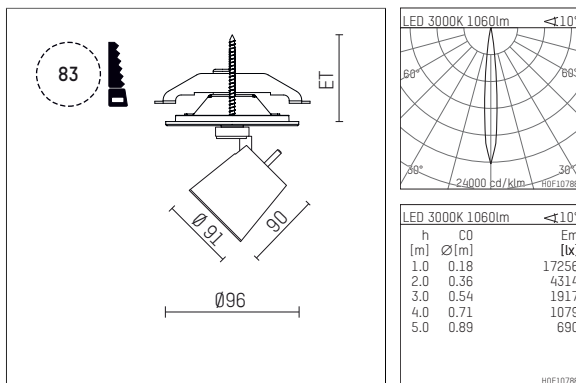

11224713 721-PA | black

gin.o 2
spotlight
LED | 14 W 3000 K

- spotlight gin.o 2
- with recessed mounting plate
- for recessed installation into wall or ceiling
- passive thermo management
- with LED 1200 lm
- colour temperature: 3000 K
- colour rendering index: CRI >90
- L90 / B10 (50.000h)
- SDCM < 2
- net luminous flux: 1060 lm
- total load: 14 W
- luminous efficacy: 75,7 lm/W
- rotationsymmetrical light distribution, spot
- beam angle: 10 °
- with external LED power unit, electronic, 220-240 V, 50/60 Hz
- Dimming with external dimmers possible (trailing-edge and leading-edge)
- power supply: supply cord with plug connection 2x5x2,5 mm², length: 360 mm
- suitable for through wiring
- housing of die cast aluminium
- safety glass, clear
- ceiling plate of die cast aluminium
- diameter: 96 mm, recessing diameter: 83 mm
- recessing depth: 63 mm, ceiling thickness: 1-45 mm
- rotatable 360°, 90° tiltable
- weight: 1,21 kg
- protection rating: IP20
- protection class I
- 5 years Hoffmeister warranty
- Made in Germany
- maximum ambient temperature: 35 ° C
- certificates: manufactured according to DIN VDE 0711 / EN 60598, CE
- colour: black
- 11224713 721-PA