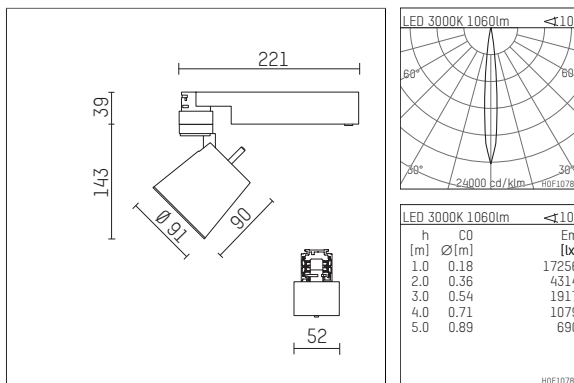

112 247 13 721 | black

gin.o 2
spotlight
LED | 14 W 3000 K

- spotlight gin.o 2
- with 3 circuit universal adapter
- for Hoffmeister control.x tracks
- circuit selection is possible while adapter is inserted into the track
- passive thermo management
- with LED 1200 lm
- colour temperature: 3000 K
- colour rendering index: CRI >90
- L90 / B10 (50.000h)
- SDCM < 2
- net luminous flux: 1060 lm
- total load: 14 W
- luminous efficacy: 75,7 lm/W
- rotationsymmetrical light distribution, spot
- beam angle: 10 °
- LED power unit integrated in adapter, electronic (POTI), 220-240 V, 0/50/60 Hz
- amplitude dimming
- adapter with integrated potentiometer
- dimming range: 100-1,4 %
- housing of die cast aluminium
- adapter of fibreglass reinforced thermoplastic
- safety glass, clear
- length: 221 mm, width: 52 mm, height: 182 mm
- rotatable 360°, 90° tilttable
- weight: 1,09 kg
- protection rating: IP20
- protection class I
- 5 years Hoffmeister warranty
- Made in Germany
- maximum ambient temperature: 35 ° C
- certificates: manufactured according to DIN VDE 0711 / EN 60598, CE
- colour: black
- 112 247 13 721

- Overview of accessories on the following page / s

112 247 13 721
accessory

Optional accessories

description accessory general	dimensions in mm	item number	pic.-No.
antiglare flaps for spotlights gin.a, gin.o and lo.nely size 2		103438	01
connection ring suitable for attachment of accessories for spotlights gin.a, gin.o and lo.nely size 2		103447	02
tube screen suitable for attachment of accessories for spotlights gin.a, gin.o and lo.nely size 2		103444	03
connection tube with cross louver suitable for attachment of accessories for spotlights gin.a, gin.o and lo.nely size 2		103441	04
visor suitable for attachment of accessories for spotlights gin.a, gin.o and lo.nely size 2		104750	05