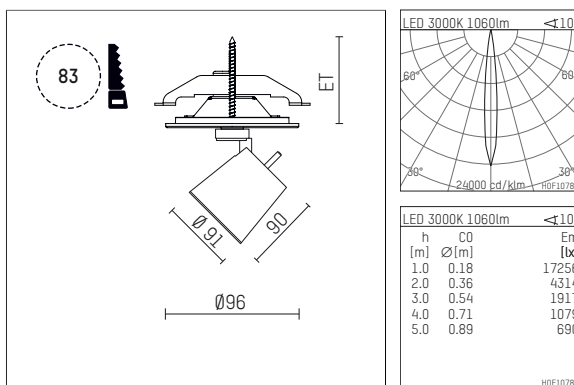

11224713 906-PA | silver

gin.o 2
spotlight
LED | 14 W 3000 K

- spotlight gin.o 2
- with recessed mounting plate
- for recessed installation into wall or ceiling
- passive thermo management
- with LED 1200 lm
- colour temperature: 3000 K
- colour rendering index: CRI >90
- L90 / B10 (50.000h)
- SDCM < 2
- net luminous flux: 1060 lm
- total load: 14 W
- luminous efficacy: 75,7 lm/W
- rotationsymmetrical light distribution, spot
- beam angle: 10 °
- with external LED power unit, electronic, 220-240 V, 50/60 Hz
- Dimming with external dimmers possible (trailing-edge and leading-edge)
- power supply: supply cord with plug connection 2x5x2,5 mm², length: 360 mm
- suitable for through wiring
- housing of die cast aluminium
- safety glass, clear
- ceiling plate of die cast aluminium
- diameter: 96 mm, recessing diameter: 83 mm
- recessing depth: 63 mm, ceiling thickness: 1-45 mm
- rotatable 360°, 90° tiltable
- weight: 1,21 kg
- protection rating: IP20
- protection class I
- 5 years Hoffmeister warranty
- Made in Germany
- maximum ambient temperature: 35 ° C
- certificates: manufactured according to DIN VDE 0711 / EN 60598, CE
- colour: silver
- 11224713 906-PA