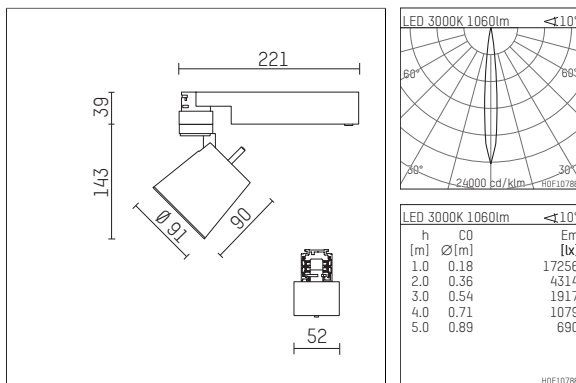

112 247 13 906 | silver

gin.o 2
spotlight
LED | 14 W 3000 K

- spotlight gin.o 2
- with 3 circuit universal adapter
- for Hoffmeister control.x tracks
- circuit selection is possible while adapter is inserted into the track
- passive thermo management
- with LED 1200 lm
- colour temperature: 3000 K
- colour rendering index: CRI >90
- L90 / B10 (50.000h)
- SDCM < 2
- net luminous flux: 1060 lm
- total load: 14 W
- luminous efficacy: 75,7 lm/W
- rotationsymmetrical light distribution, spot
- beam angle: 10 °
- LED power unit integrated in adapter, electronic (POTI), 220-240 V, 0/50/60 Hz
- amplitude dimming
- adapter with integrated potentiometer
- dimming range: 100-1,4 %
- housing of die cast aluminium
- adapter of fibreglass reinforced thermoplastic
- safety glass, clear
- length: 221 mm, width: 52 mm, height: 182 mm
- rotatable 360°, 90° tiltable
- weight: 1,09 kg
- protection rating: IP20
- protection class I
- 5 years Hoffmeister warranty
- Made in Germany
- maximum ambient temperature: 35 ° C
- certificates: manufactured according to DIN VDE 0711 / EN 60598, CE
- colour: silver
- 112 247 13 906

- Overview of accessories on the following page / s

112 247 13 906

accessory

Optional accessories

description accessory general	dimensions in mm	item number	pic.-No.
antiglare flaps for spotlights gin.a, gin.o and lo.nely size 2		103438	01
connection ring suitable for attachment of accessories for spotlights gin.a, gin.o and lo.nely size 2		103445	02
tube screen suitable for attachment of accessories for spotlights gin.a, gin.o and lo.nely size 2		103442	03
connection tube with cross louver suitable for attachment of accessories for spotlights gin.a, gin.o and lo.nely size 2		103439	04
visor suitable for attachment of accessories for spotlights gin.a, gin.o and lo.nely size 2		104748	05