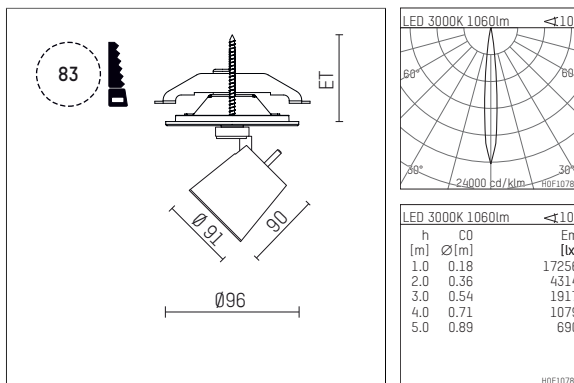

11224713 910-PA | white

gin.o 2
spotlight
LED | 14 W 3000 K

- spotlight gin.o 2
- with recessed mounting plate
- for recessed installation into wall or ceiling
- passive thermo management
- with LED 1200 lm
- colour temperature: 3000 K
- colour rendering index: CRI >90
- L90 / B10 (50.000h)
- SDCM < 2
- net luminous flux: 1060 lm
- total load: 14 W
- luminous efficacy: 75,7 lm/W
- rotationsymmetrical light distribution, spot
- beam angle: 10 °
- with external LED power unit, electronic, 220-240 V, 50/60 Hz
- Dimming with external dimmers possible (trailing-edge and leading-edge)
- power supply: supply cord with plug connection 2x5x2,5 mm², length: 360 mm
- suitable for through wiring
- housing of die cast aluminium
- safety glass, clear
- ceiling plate of die cast aluminium
- diameter: 96 mm, recessing diameter: 83 mm
- recessing depth: 63 mm, ceiling thickness: 1-45 mm
- rotatable 360°, 90° tiltable
- weight: 1,21 kg
- protection rating: IP20
- protection class I
- 5 years Hoffmeister warranty
- Made in Germany
- maximum ambient temperature: 35 ° C
- certificates: manufactured according to DIN VDE 0711 / EN 60598, CE
- colour: white (RAL9016)
- 11224713 910-PA