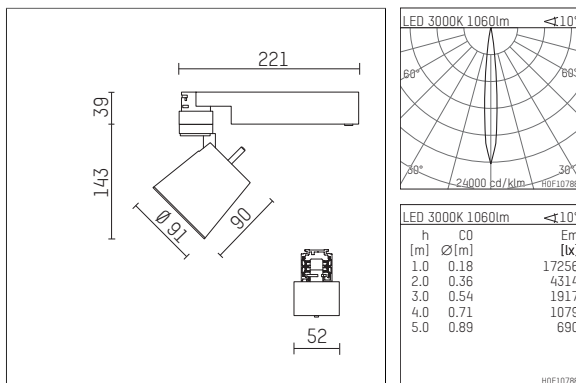

112 247 13 910 | white

gin.o 2
spotlight
LED | 14 W 3000 K

- spotlight gin.o 2
- with 3 circuit universal adapter
- for Hoffmeister control.x tracks
- circuit selection is possible while adapter is inserted into the track
- passive thermo management
- with LED 1200 lm
- colour temperature: 3000 K
- colour rendering index: CRI >90
- L90 / B10 (50.000h)
- SDCM < 2
- net luminous flux: 1060 lm
- total load: 14 W
- luminous efficacy: 75,7 lm/W
- rotationsymmetrical light distribution, spot
- beam angle: 10 °
- LED power unit integrated in adapter, electronic (POTI), 220-240 V, 0/50/60 Hz
- amplitude dimming
- adapter with integrated potentiometer
- dimming range: 100-1,4 %
- housing of die cast aluminium
- adapter of fibreglass reinforced thermoplastic
- safety glass, clear
- length: 221 mm, width: 52 mm, height: 182 mm
- rotatable 360°, 90° tiltable
- weight: 1,09 kg
- protection rating: IP20
- protection class I
- 5 years Hoffmeister warranty
- Made in Germany
- maximum ambient temperature: 35 ° C
- certificates: manufactured according to DIN VDE 0711 / EN 60598, CE
- colour: white (RAL9016)
- 112 247 13 910

- Overview of accessories on the following page / s

112 247 13 910
accessory

Optional accessories

description accessory general	dimensions in mm	item number	pic.-No.
antiglare flaps for spotlights gin.a, gin.o and lo.nely size 2		103438	01
connection ring suitable for attachment of accessories for spotlights gin.a, gin.o and lo.nely size 2		103446	02
tube screen suitable for attachment of accessories for spotlights gin.a, gin.o and lo.nely size 2		103443	03
connection tube with cross louver suitable for attachment of accessories for spotlights gin.a, gin.o and lo.nely size 2		103440	04
visor suitable for attachment of accessories for spotlights gin.a, gin.o and lo.nely size 2		104749	05