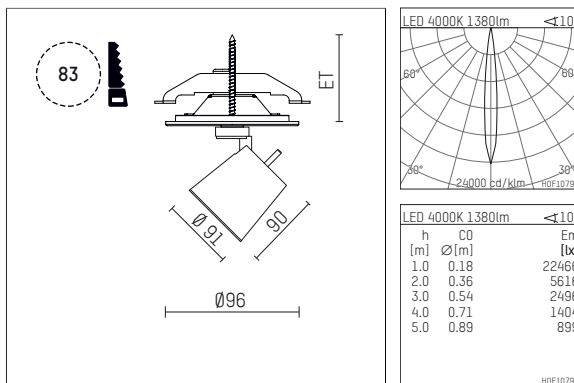

## 11224714 721-PA | black

gin.o 2  
spotlight  
LED | 14 W 4000 K

- spotlight gin.o 2
- with recessed mounting plate
- for recessed installation into wall or ceiling
- passive thermo management
- with LED 1560 lm
- colour temperature: 4000 K
- colour rendering index: CRI >80
- L90 / B10 (50.000h)
- SDCM < 2
- net luminous flux: 1380 lm
- total load: 14 W
- luminous efficacy: 98,6 lm/W
- rotationsymmetrical light distribution, spot
- beam angle: 10 °
- with external LED power unit, electronic, 220-240 V, 50/60 Hz
- Dimming with external dimmers possible (trailing-edge and leading-edge)
- power supply: supply cord with plug connection 2x5x2,5 mm², length: 360 mm
- suitable for through wiring
- housing of die cast aluminium
- safety glass, clear
- ceiling plate of die cast aluminium
- diameter: 96 mm, recessing diameter: 83 mm
- recessing depth: 63 mm, ceiling thickness: 1-45 mm
- rotatable 360°, 90° tiltable
- weight: 1,21 kg
- protection rating: IP20
- protection class I
- 5 years Hoffmeister warranty
- Made in Germany
- maximum ambient temperature: 35 ° C
- certificates: manufactured according to DIN VDE 0711 / EN 60598, CE
- colour: black
- 11224714 721-PA